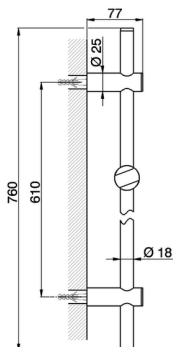

## Linear sliding bar SHOWER\_SS012140

MODEL **SS012140**

Linear sliding bar, 61 cm sliding rail bar with sliding bracket

AVAILABLE FINISHINGS

CHARACTERISTICS

2026-06-10