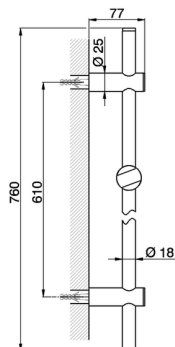

## Linear sliding bar SHOWER\_SS012140

MODEL **SS012140**

Linear sliding bar, 61 cm sliding rail bar with sliding bracket

AVAILABLE FINISHINGS

CHARACTERISTICS

2026-06-06