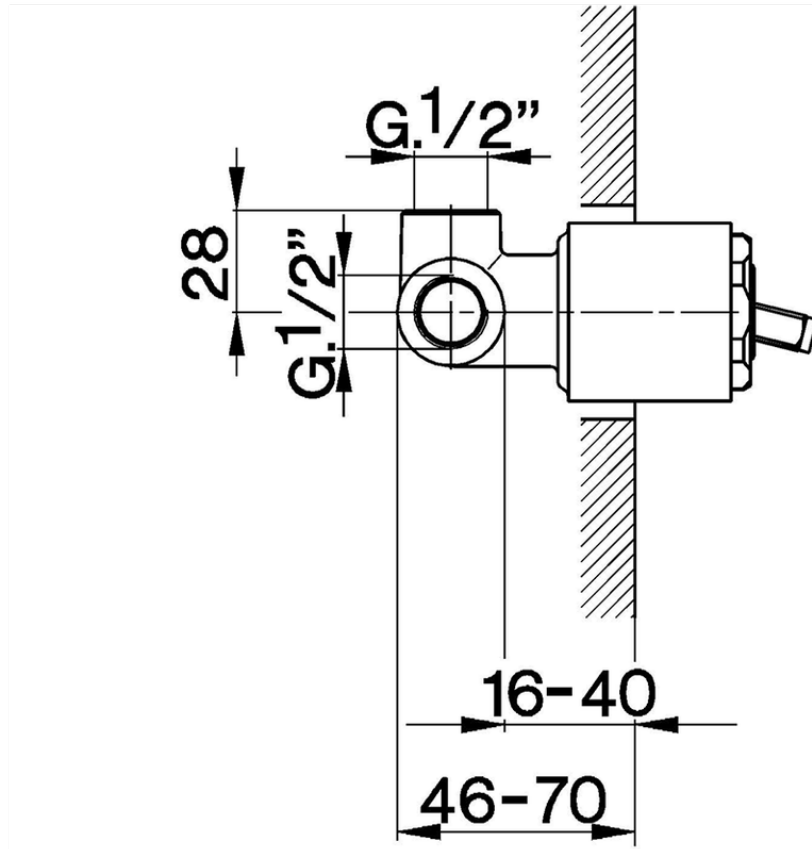

Concealed single lever shower valve CONCEALED_ZB002300

ZB002300

<https://en.huberitalia.com/concealed-single-lever-shower-valve-concealed-zb002300>

2024-12-19