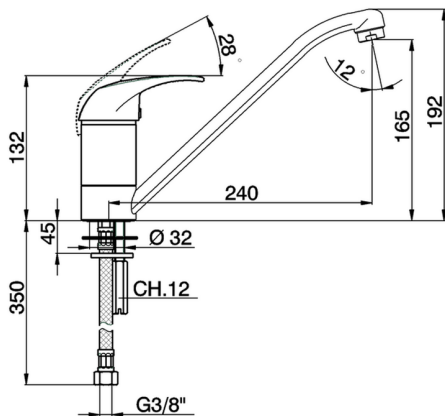

Single lever sink mixer KITCHEN_PE000580

MODEL **PE000580**

Single lever sink mixer, swivel spout, G.3/8" stainless steel flexible hoses

AVAILABLE FINISHINGS

CHARACTERISTICS

Cartridge Spare Parts **ZZ92909000**

43 mm Cartridge

2024-12-21