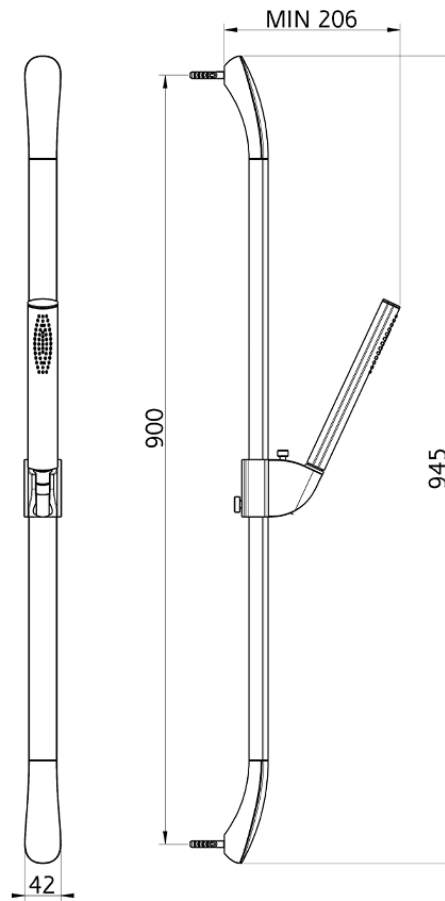

Shower set SHOWER_IC003110

IC003110

<https://en.huberitalia.com/shower-set-shower-ic003110>

2026-06-06