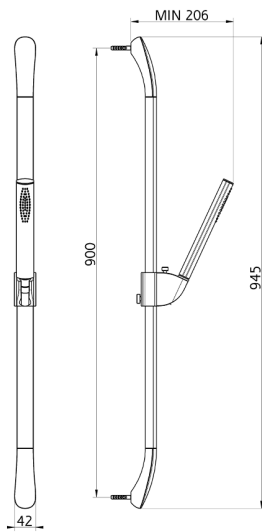

Shower set SHOWER_IC003110

MODEL **IC003110**

Shower set, 90 cm sliding bar with sliding bracket, Brass minimalistic one spray oval handshower, 150 cm PVC Flexible hose

AVAILABLE FINISHINGS

21 21 Chrome

CHARACTERISTICS