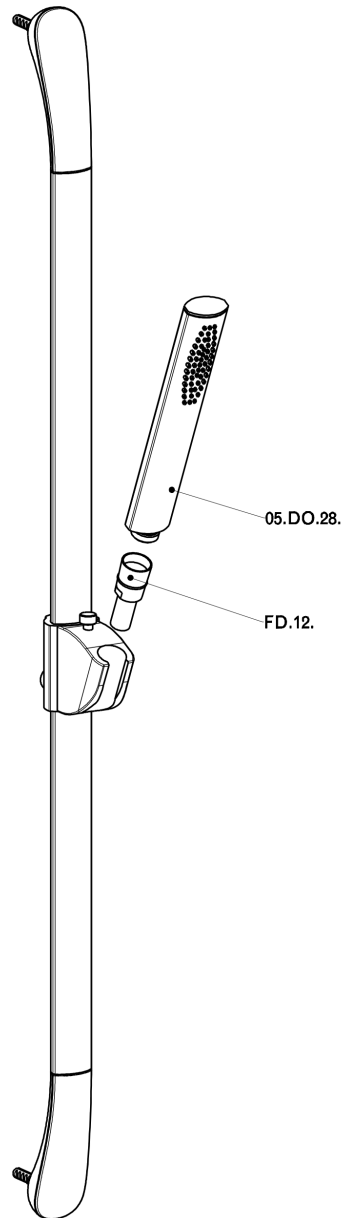

## Shower set SHOWER\_IC003110

MODEL **IC003110**

Shower set, 90 cm sliding bar with sliding bracket, Brass minimalistic one spray oval handshower, 150 cm PVC Flexible hose

AVAILABLE FINISHINGS

**21** 21 Chrome

## Shower set SHOWER\_IC003110

IC003110

<https://en.huberitalia.com/shower-set-shower-ic003110>

2026-06-13