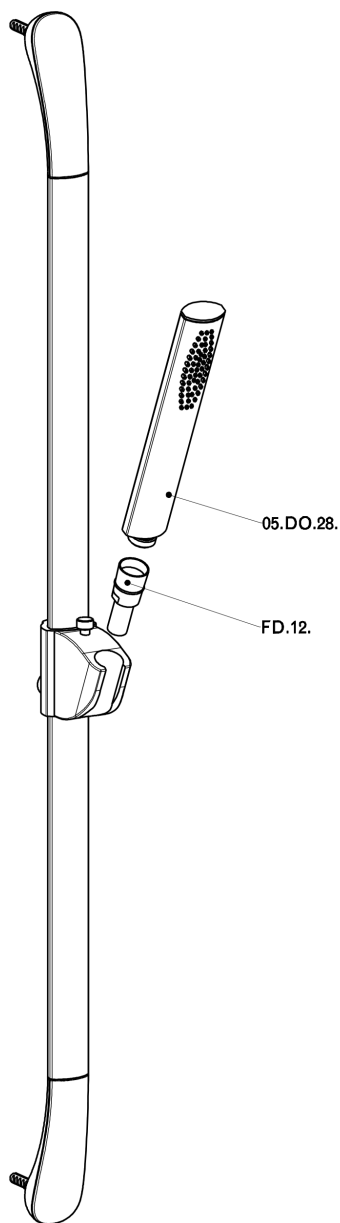

## Shower set SHOWER\_IC003110

MODEL **IC003110**

Shower set, 90 cm sliding bar with sliding bracket, Brass minimalistic one spray oval handshower, 150 cm PVC Flexible hose

AVAILABLE FINISHINGS

**21** 21 Chrome

## Shower set SHOWER\_IC003110

IC003110

<https://en.huberitalia.com/shower-set-shower-ic003110>

2026-06-06