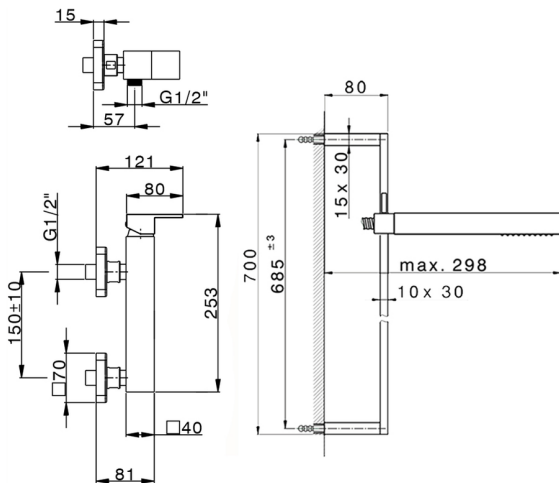

Single lever shower mixer, with shower set NUOVA EGO_NE000464

MODEL **NE000464**

Single lever shower mixer, with shower set, 70 cm sliding rail bar with sliding bracket, ABS 27x27mm one spray minimalist square handshower, 150 cm smooth SILVERFLEX Flexible Hose

AVAILABLE FINISHINGS

-  **21** 21 Chrome
-  **2F** 2F Brushed Nickel
-  **40** 40 Matt Black
-  **4Q** 4Q Matt White

CHARACTERISTICS

Cartridge Spare Parts **ZZ97179000**

35 mm Cartridge

2024-12-22