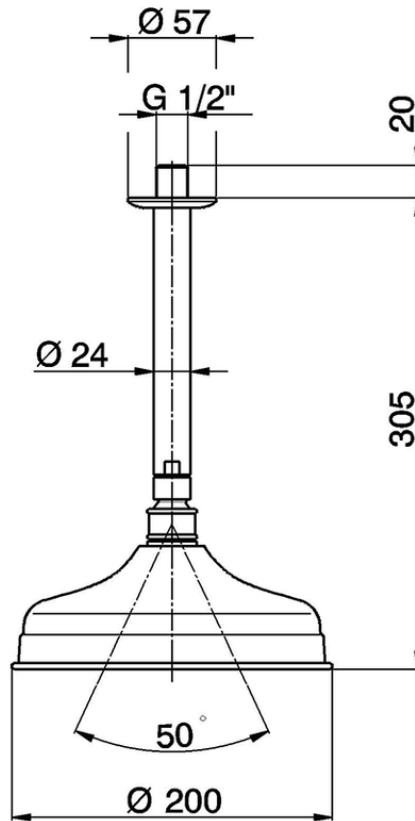

## Ceiling shower arm with showerhead SHOWER\_SS013410

SS013410

<https://en.huberitalia.com/ceiling-shower-arm-with-showerhead-shower-ss013410>

2024-11-15