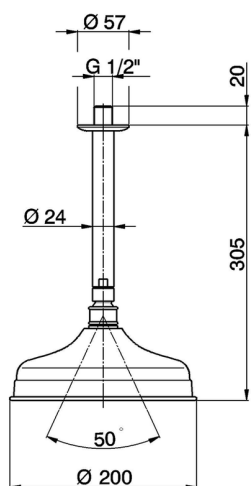

Ceiling shower arm with showerhead SHOWER_SS013410

MODEL **SS013410**

Ceiling shower arm with showerhead, 200 mm round showerhead, 305 mm shower arm

AVAILABLE FINISHINGS

- **21** 21 Chrome
- **24** 24 Gold
- **27** 27 Old Bronze
- **2A** 2A Satin Brushed Nickel
- **26** 26 Old Copper

CHARACTERISTICS

2024-11-15