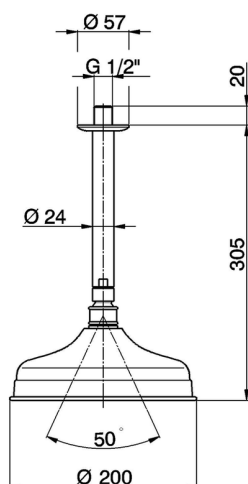

Ceiling shower arm with showerhead SHOWER_SS013410

MODEL **SS013410**

Ceiling shower arm with showerhead, 200 mm round showerhead, 305 mm shower arm

AVAILABLE FINISHINGS

-  **21** 21 Chrome
-  **24** 24 Gold
-  **27** 27 Old Bronze
-  **2A** 2A Satin Brushed Nickel
-  **26** 26 Old Copper