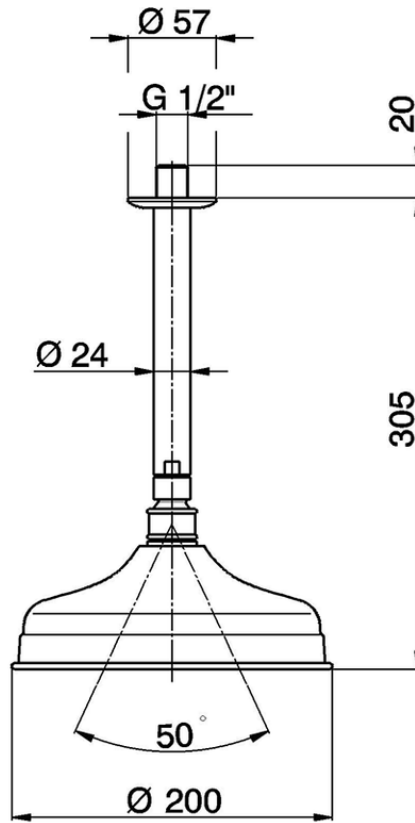

Ceiling shower arm with showerhead SHOWER_SS013410

SS013410

<https://en.huberitalia.com/ceiling-shower-arm-with-showerhead-shower-ss013410>

2024-11-15