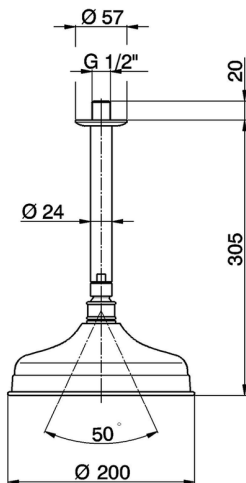

Ceiling shower arm with showerhead SHOWER_SS013410

MODEL **SS013410**

Ceiling shower arm with showerhead, 200 mm round showerhead, 305 mm shower arm

AVAILABLE FINISHINGS

- **21** 21 Chrome
- **24** 24 Gold
- **27** 27 Old Bronze
- **2A** 2A Satin Brushed Nickel
- **26** 26 Old Copper

CHARACTERISTICS

2024-11-15