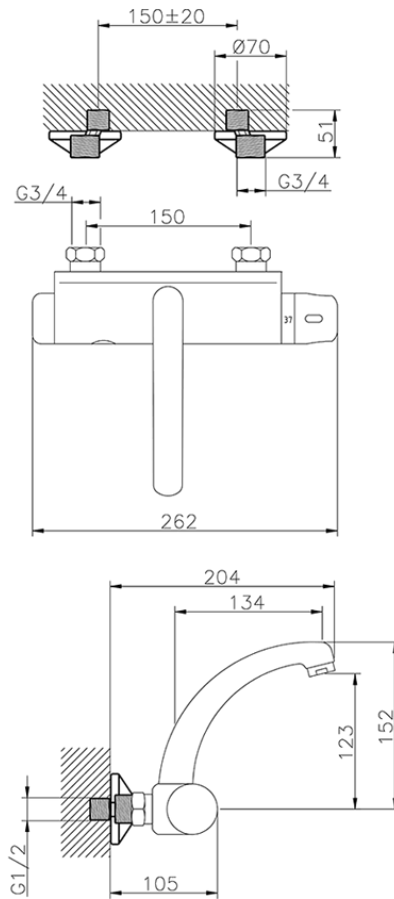

Thermo-electronic wall-mounted sink mixer KITCHEN_401.23H.

401.23H.

<https://en.huberitalia.com/thermo-electronic-wall-mounted-sink-mixer-kitchen-401-23h>

2024-09-19