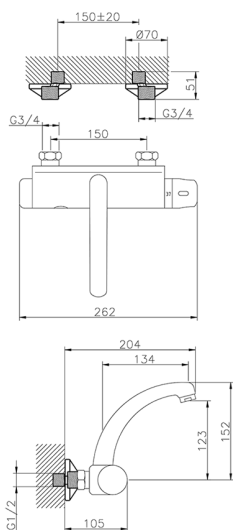

Thermo-electronic wall-mounted sink mixer KITCHEN_401.23H.

MODEL **401.23H.**

Thermo-electronic wall-mounted sink mixer

AVAILABLE FINISHINGS

CHARACTERISTICS

Cartridge Spare Parts **24.02AB.PL**

12x32 Plus Thermostatic Valve