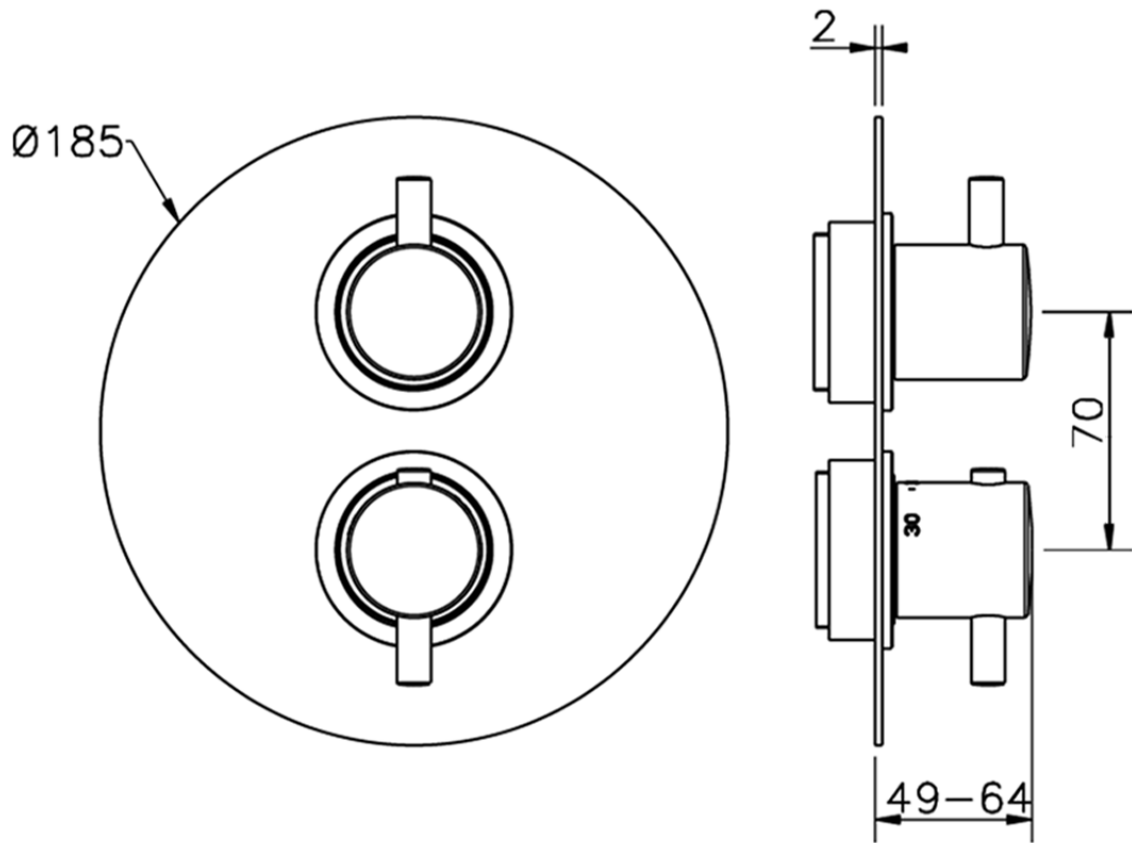

## Exposed part for con.thermo.shower valve, 2-outlet M32\_MT018100

MT018100

<https://en.huberitalia.com/exposed-part-for-con-thermo-shower-valve-2-outlet-m32-mt018100>

## Piastra/Plate/Plaque/Platte/Placa

2-3mm: XX 25-40 YY 76-91

10 mm: XX 16-31 YY 65-80

ZB018101

<https://en.huberitalia.com/2-outlet-concealed-thermostatic-shower-valve-concealed-zb018101>

2024-11-12