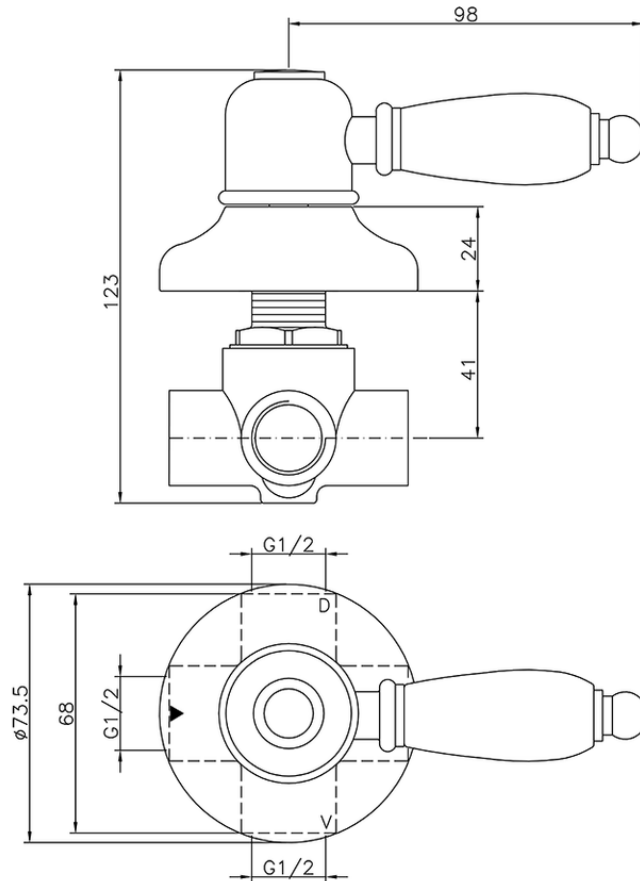

Concealed 2-outlet diverter CROISSETTE_653.CS01H.

653.CS01H.

<https://en.huberitalia.com/concealed-2-outlet-diverter-croisette-653-cs01h>

2024-12-18