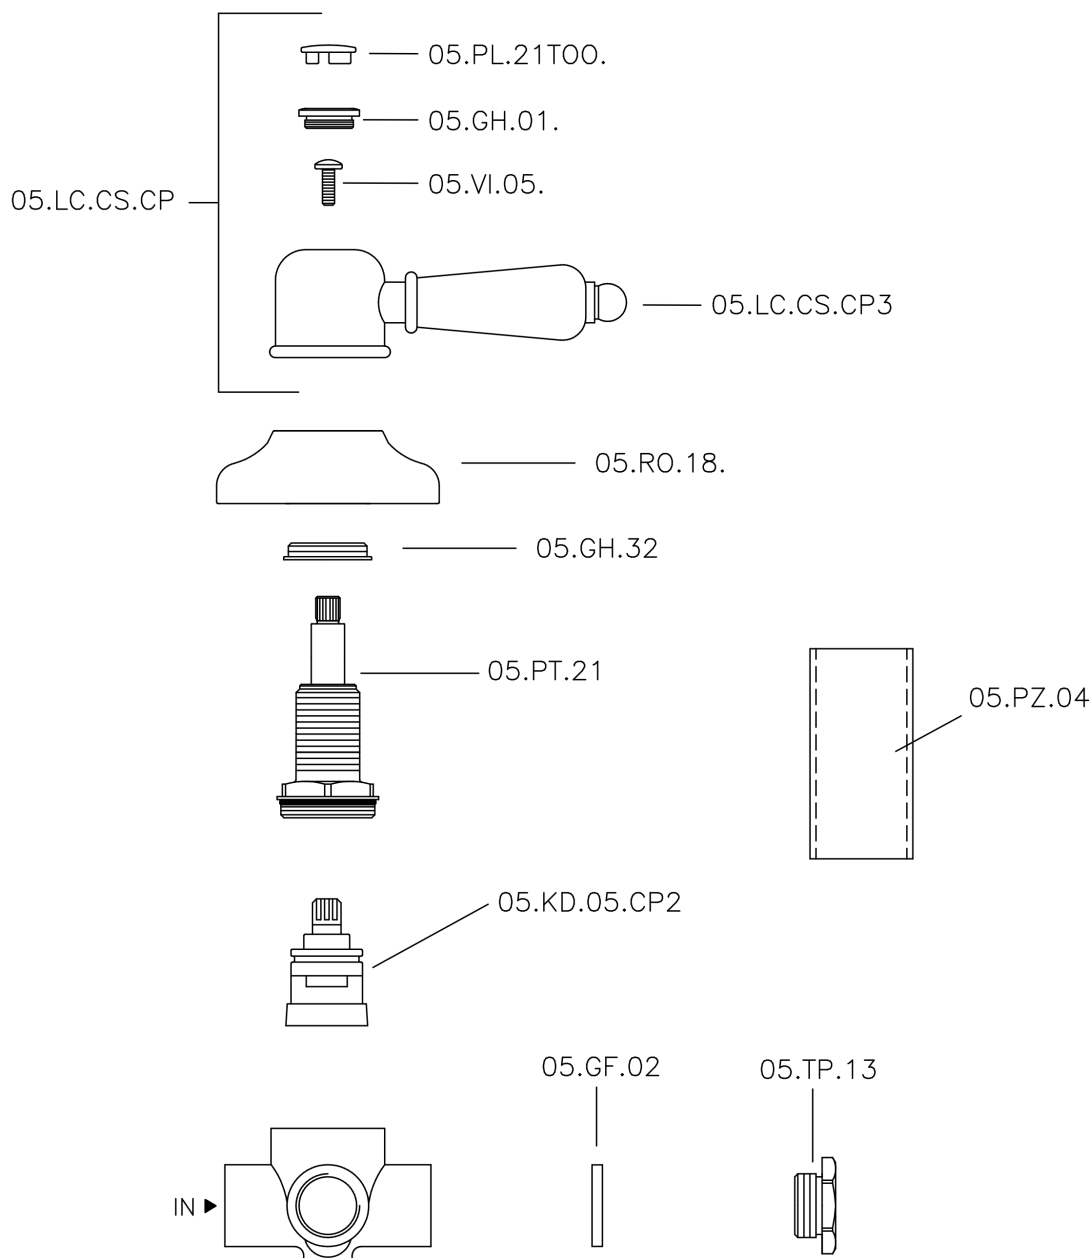

## Concealed 2-outlet diverter CROISSETTE\_653.CS01H.

653.CS01H.

<https://en.huberitalia.com/concealed-2-outlet-diverter-croisette-653-cs01h>

2024-12-18