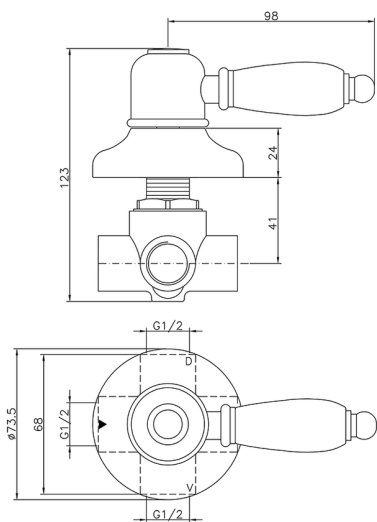

Concealed 2-outlet diverter CROISSETTE_653.CS01H.

MODEL **653.CS01H.**

Concealed 2-outlet diverter, 1/2" F outlets

AVAILABLE FINISHINGS

-  **AG** AG Antique Gold
-  **BA** BA Old Bronze
-  **CR** CR Chrome
-  **2W** 2W Brushed Gold

CHARACTERISTICS

Installation **Concealed**

Concealed 2-outlet diverter CROISSETTE_653.CS01H.

653.CS01H.

<https://en.huberitalia.com/concealed-2-outlet-diverter-croisette-653-cs01h>

2024-12-18