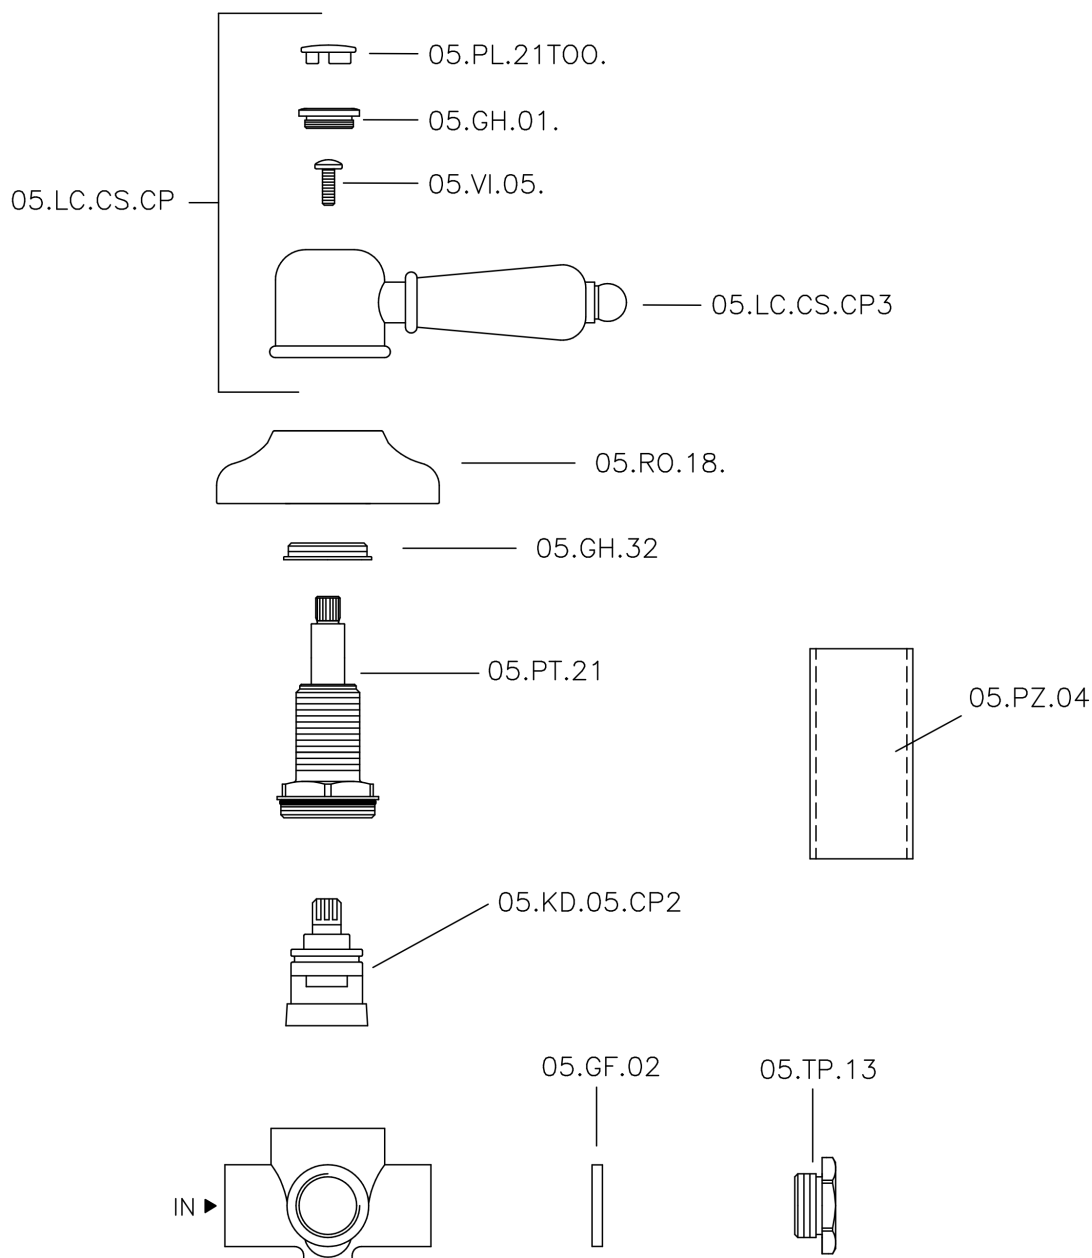

Concealed 2-outlet diverter CROISSETTE_653.CS01H.

MODEL **653.CS01H.**

Concealed 2-outlet diverter, 1/2" F outlets

AVAILABLE FINISHINGS

-  **AG** AG Antique Gold
-  **BA** BA Old Bronze
-  **CR** CR Chrome
-  **2W** 2W Brushed Gold

CHARACTERISTICS

Installation **Concealed**

Concealed 2-outlet diverter CROISSETTE_653.CS01H.

653.CS01H.

<https://en.huberitalia.com/concealed-2-outlet-diverter-croisette-653-cs01h>

2024-12-18