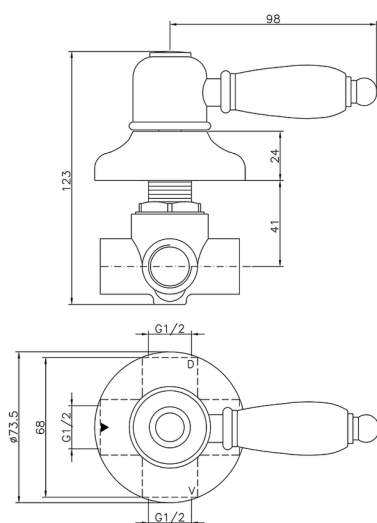

Concealed 2-outlet diverter CROISSETTE_653.CS01H.

MODEL **653.CS01H.**

Concealed 2-outlet diverter, 1/2" F outlets

AVAILABLE FINISHINGS

-  **AG** AG Antique Gold
-  **BA** BA Old Bronze
-  **CR** CR Chrome
-  **2W** 2W Brushed Gold

CHARACTERISTICS

Installation **Concealed**

Concealed 2-outlet diverter CROISSETTE_653.CS01H.

653.CS01H.

<https://en.huberitalia.com/concealed-2-outlet-diverter-croisette-653-cs01h>

2024-12-19