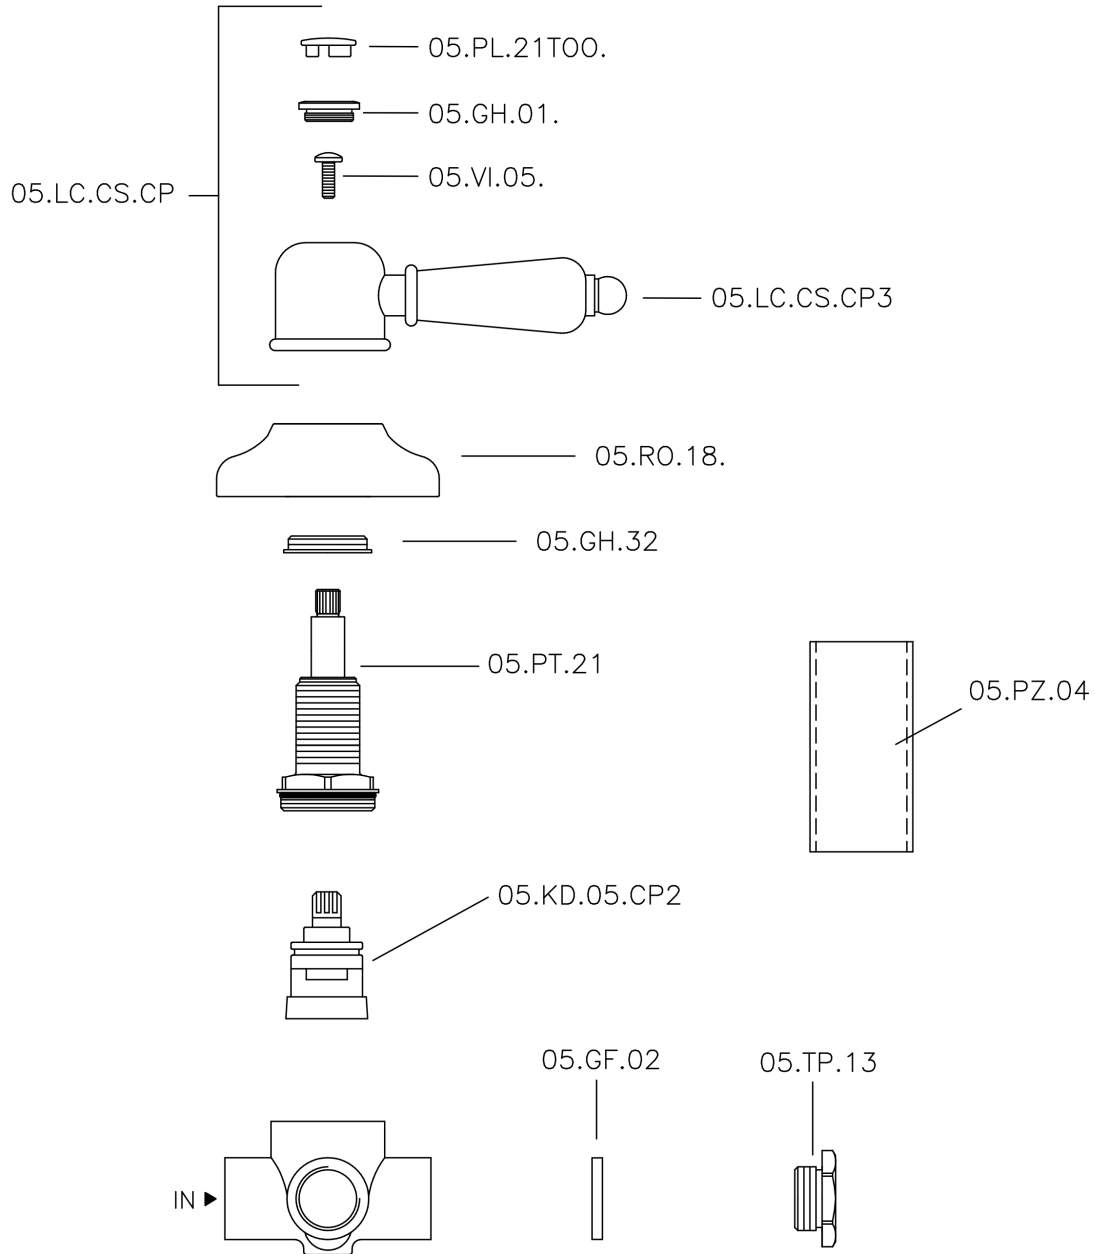

Concealed 2-outlet diverter CROISSETTE_653.CS01H.

MODEL **653.CS01H.**

Concealed 2-outlet diverter, 1/2" F outlets

AVAILABLE FINISHINGS

-  **AG** AG Antique Gold
-  **BA** BA Old Bronze
-  **CR** CR Chrome
-  **2W** 2W Brushed Gold

CHARACTERISTICS

Installation **Concealed**

Concealed 2-outlet diverter CROISSETTE_653.CS01H.

653.CS01H.

<https://en.huberitalia.com/concealed-2-outlet-diverter-croisette-653-cs01h>

2024-12-19