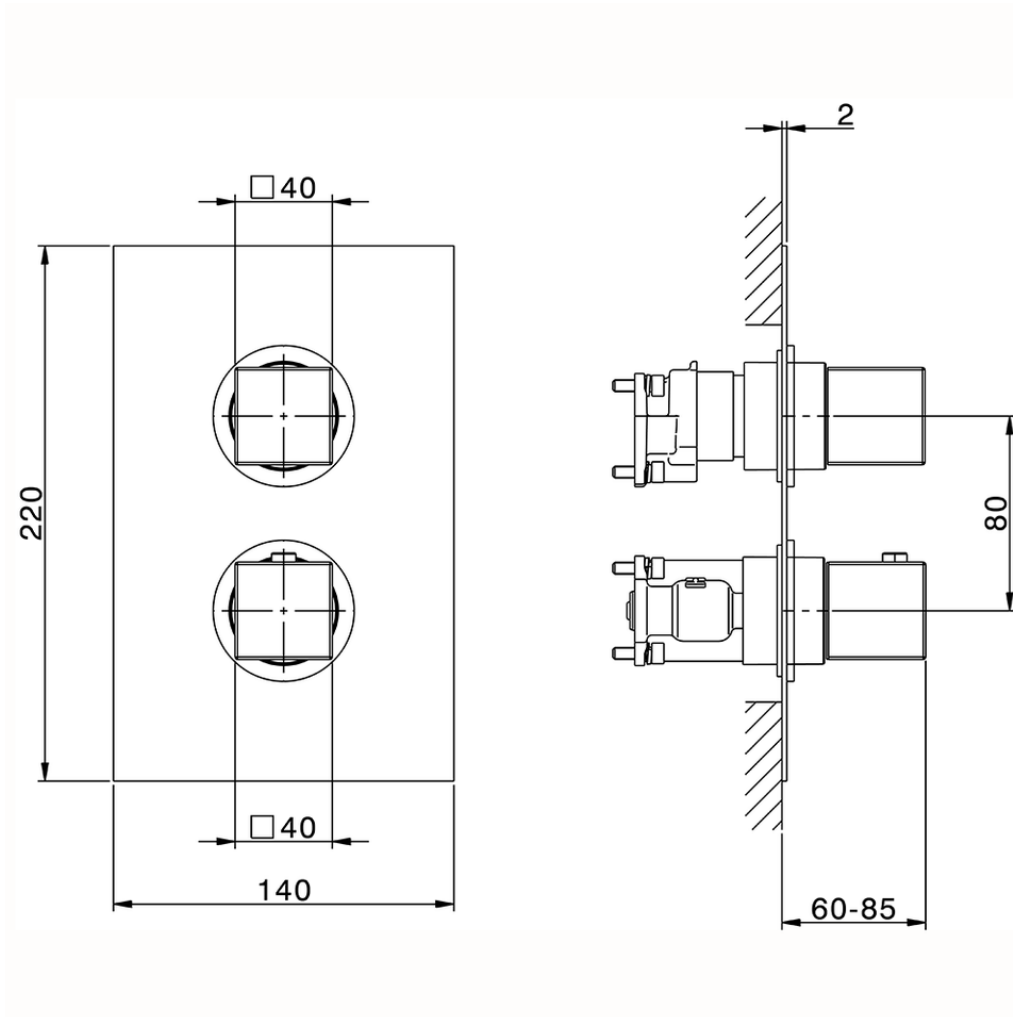

Exposed part for Thermostatic One Box Valve NUOVA EGO_NE0BT030

NE0BT030

<https://en.huberitalia.com/exposed-part-for-thermostatic-one-box-valve-nuova-ego-ne0bt030>

ZB00B031

<https://en.huberitalia.com/one-box-universal-concealed-part-one-box-zb00b031>