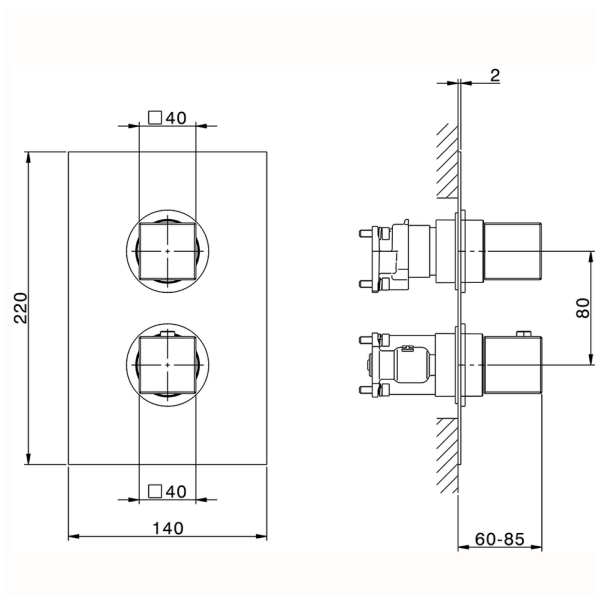

Exposed part for Thermostatic One Box Valve NUOVA EGO_NE0BT030

MODEL **NE0BT030**

Exposed part for Thermostatic One Box Valve, with 1-2-3 outlet deviator, Minimum depth of installation: 67 mm, without concealed part, for items ZB00B030-ZB00B031

AVAILABLE FINISHINGS

-  **21** 21 Chrome
-  **2F** 2F Brushed Nickel
-  **40** 40 Matt Black
-  **4Q** 4Q Matt White

CHARACTERISTICS

Cartridge Spare Parts **24.04A.PP**

8x20 Plus P Thermostatic Valve

Installation **Concealed**

Required concealed parts **ZB00B031**
ZB00B030

DeviaStop

The Huber Devia Stop technology allows to adjust the water flow and to direct it to the selected output point (overhead soaker, hand shower, etc).