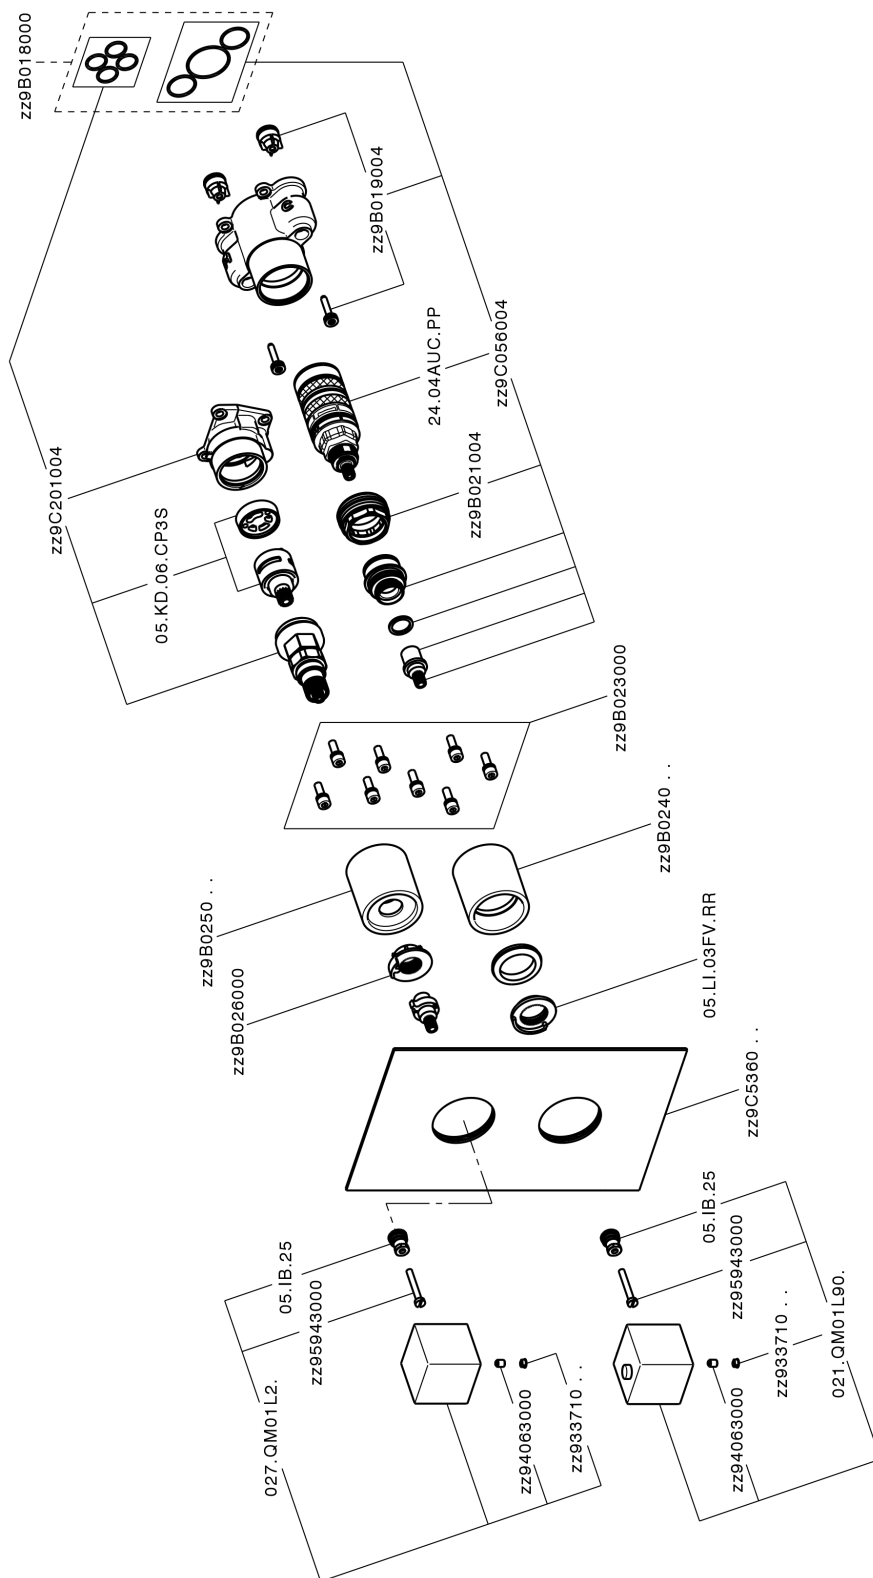

Exposed part for Thermostatic One Box Valve NUOVA EGO_NE0BT030

MODEL **NE0BT030**

Exposed part for Thermostatic One Box Valve, with 1-2-3 outlet deviatop, Minimum depth of installation: 67 mm, without concealed part, for items ZB00B030-ZB00B031

AVAILABLE FINISHINGS

-  **21** 21 Chrome
-  **2F** 2F Brushed Nickel
-  **40** 40 Matt Black
-  **4Q** 4Q Matt White

CHARACTERISTICS

Cartridge Spare Parts **24.04A.PP**

8x20 Plus P Thermostatic Valve

Installation **Concealed**

Required concealed parts **ZB00B031**
ZB00B030

DeviaStop

The Huber Devia Stop technology allows to adjust the water flow and to direct it to the selected output point (overhead soaker, hand shower, etc).

Thermostatic

The Huber thermostatic is your personal water manager, helping you to handle, control and save water and energy.

Exposed part for Thermostatic One Box Valve NUOVA EGO_NE0BT030

NE0BT030

<https://en.huberitalia.com/exposed-part-for-thermostatic-one-box-valve-nuova-ego-ne0bt030>