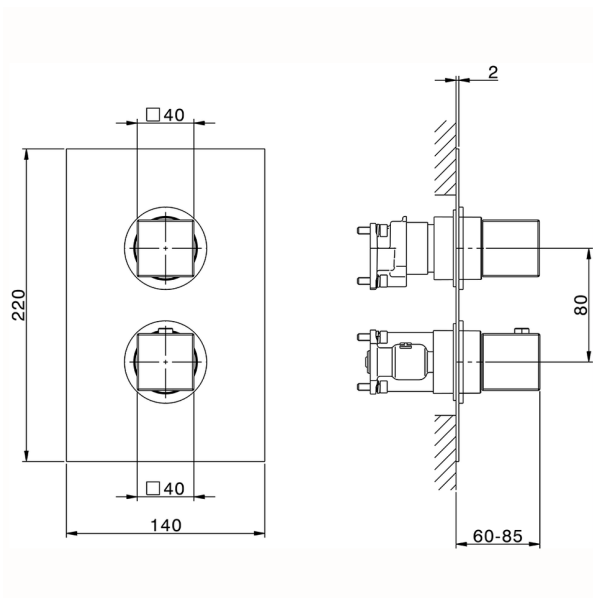

Exposed part for Thermostatic One Box Valve NUOVA EGO_NE0BT030

MODEL **NE0BT030**

Exposed part for Thermostatic One Box Valve, with 1-2-3 outlet deviatop, Minimum depth of installation: 67 mm, without concealed part, for items ZB00B030-ZB00B031

AVAILABLE FINISHINGS

-  **21** 21 Chrome
-  **2F** 2F Brushed Nickel
-  **40** 40 Matt Black
-  **4Q** 4Q Matt White

CHARACTERISTICS

Cartridge Spare Parts **24.04A.PP**

8x20 Plus P Thermostatic Valve

Installation **Concealed**

Required concealed parts **ZB00B031**
ZB00B030

DeviaStop

The Huber Devia Stop technology allows to adjust the water flow and to direct it to the selected output point (overhead soaker, hand shower, etc).