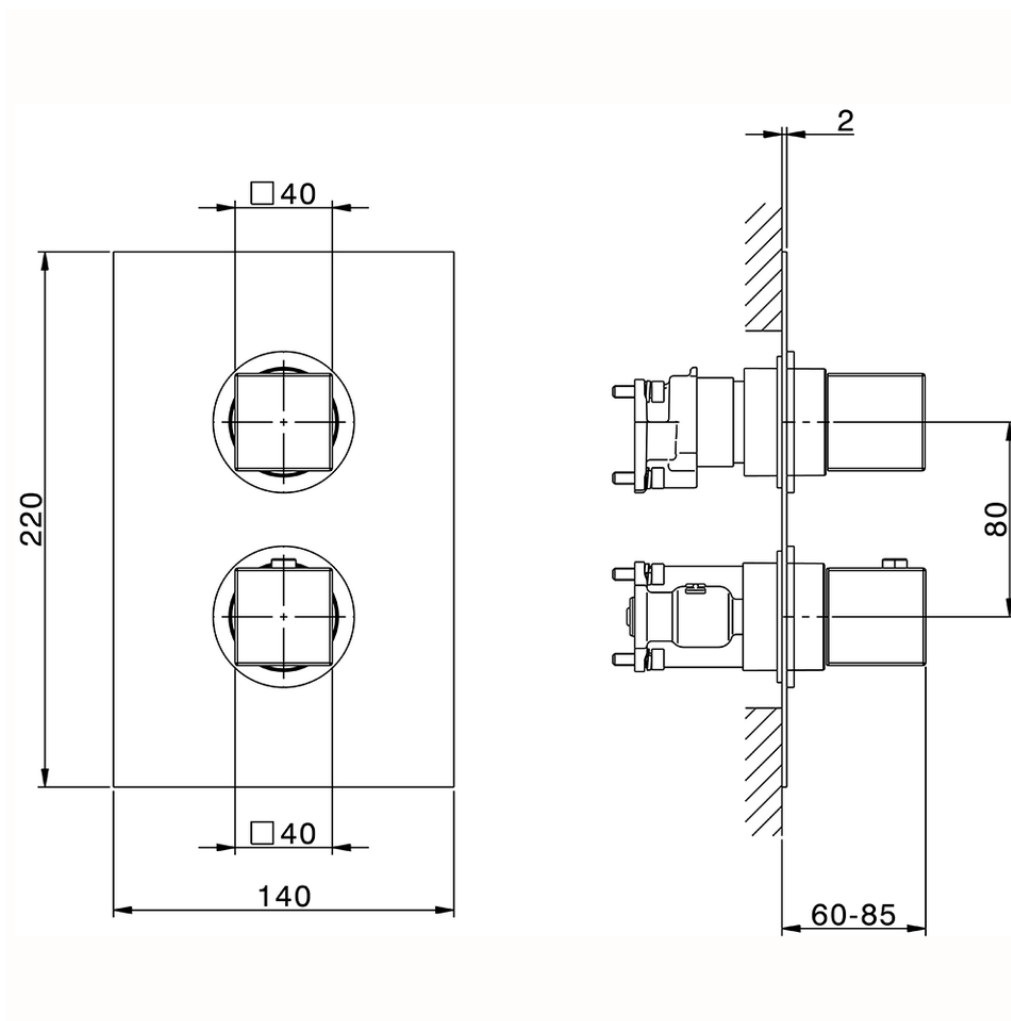

Exposed part for Thermostatic One Box Valve NUOVA EGO_NE0BT030

NE0BT030

<https://en.huberitalia.com/exposed-part-for-thermostatic-one-box-valve-nuova-ego-ne0bt030>

ZB00B031

<https://en.huberitalia.com/one-box-universal-concealed-part-one-box-zb00b031>