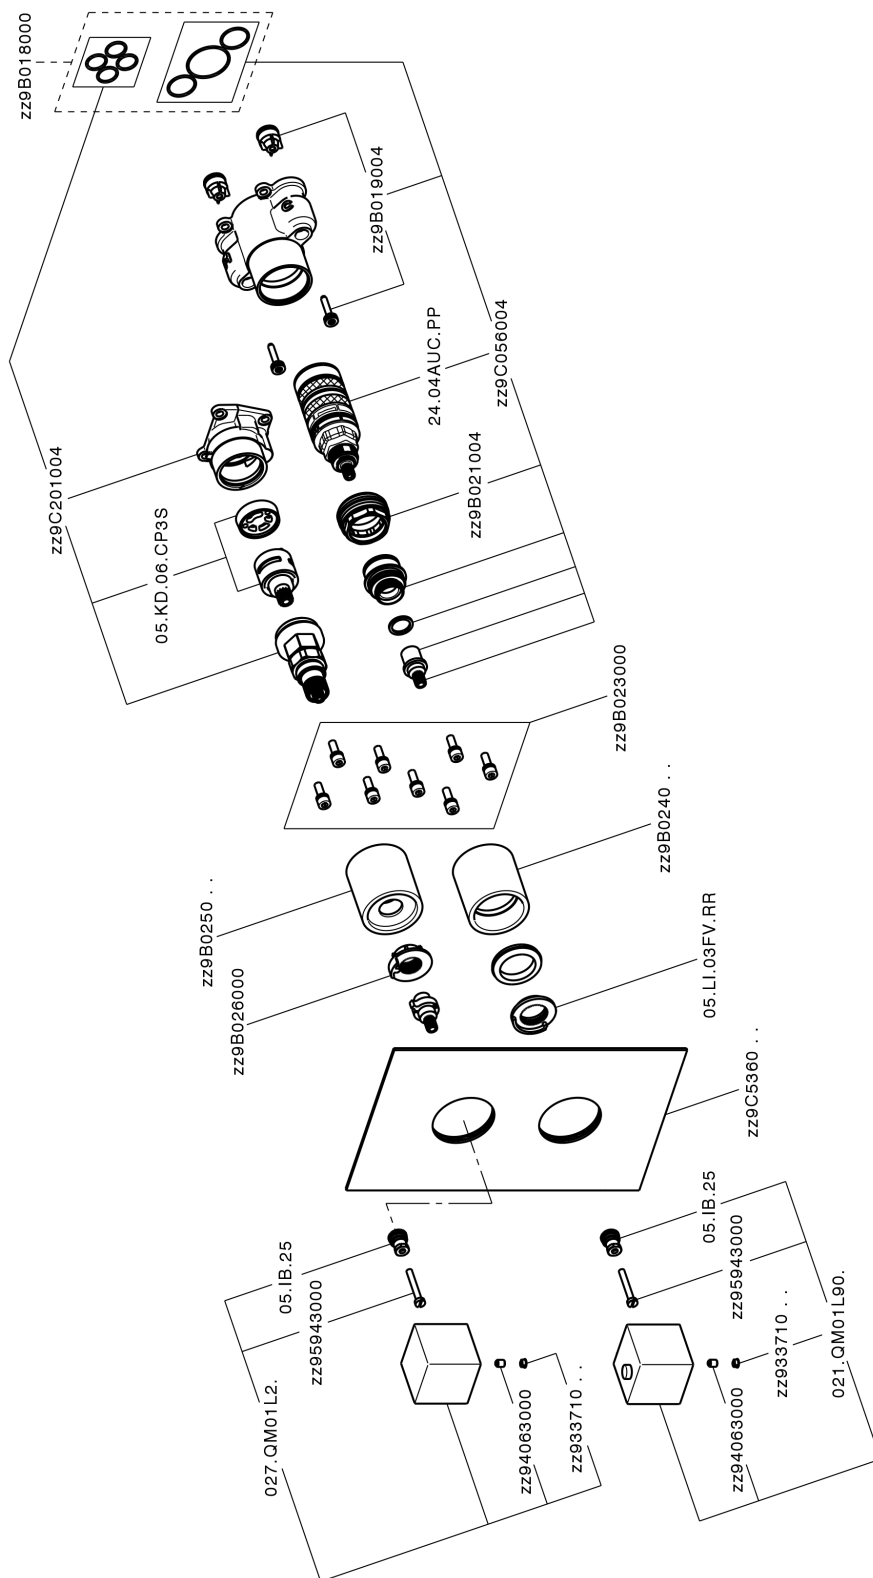

## Exposed part for Thermostatic One Box Valve NUOVA EGO\_NE0BT030

MODEL **NE0BT030**

Exposed part for Thermostatic One Box Valve, with 1-2-3 outlet deviator, Minimum depth of installation: 67 mm, without concealed part, for items ZB00B030-ZB00B031

### CHARACTERISTICS

Cartridge Spare Parts **24.04A.PP**

**8x20 Plus P Thermostatic Valve**

Installation **Concealed**

Required concealed parts **ZB00B031**  
**ZB00B030**

### DeviaStop

The Huber Devia Stop technology allows to adjust the water flow and to direct it to the selected output point (overhead soaker, hand shower, etc).

## Exposed part for Thermostatic One Box Valve NUOVA EGO\_NE0BT030

NE0BT030

<https://en.huberitalia.com/exposed-part-for-thermostatic-one-box-valve-nuova-ego-ne0bt030>