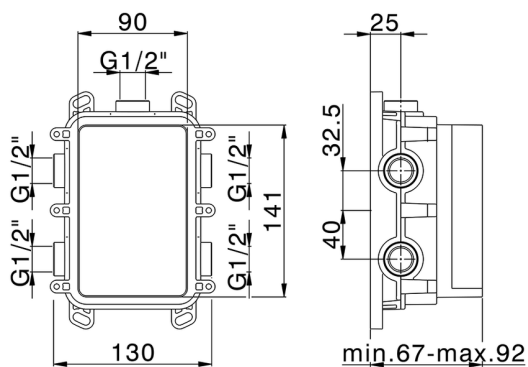

One Box Universal Concealed Part ONE BOX_ZB00B030

MODEL **ZB00B030**

One Box Universal Concealed Part, for 1 or 2 or 3 outlet thermostatic or single lever, without trim kit, without noise reducers, with sealing gasket

AVAILABLE FINISHINGS

04 04 Without finishing

CHARACTERISTICS

Concealed **1**
Installation **Concealed**

Thermostatic

The Huber thermostatic is your personal water manager, helping you to handle, control and save water and energy.

2026-06-13