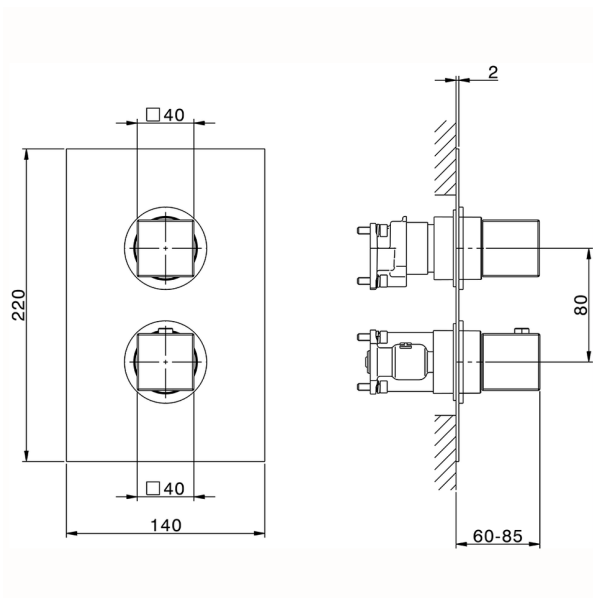

## Exposed part for Thermostatic One Box Valve NUOVA EGO\_NE0BT030

MODEL **NE0BT030**

Exposed part for Thermostatic One Box Valve, with 1-2-3 outlet deviator, Minimum depth of installation: 67 mm, without concealed part, for items ZB00B030-ZB00B031

### CHARACTERISTICS

Cartridge Spare Parts **24.04A.PP**

**8x20 Plus P Thermostatic Valve**

Installation **Concealed**

Required concealed parts **ZB00B031**  
**ZB00B030**