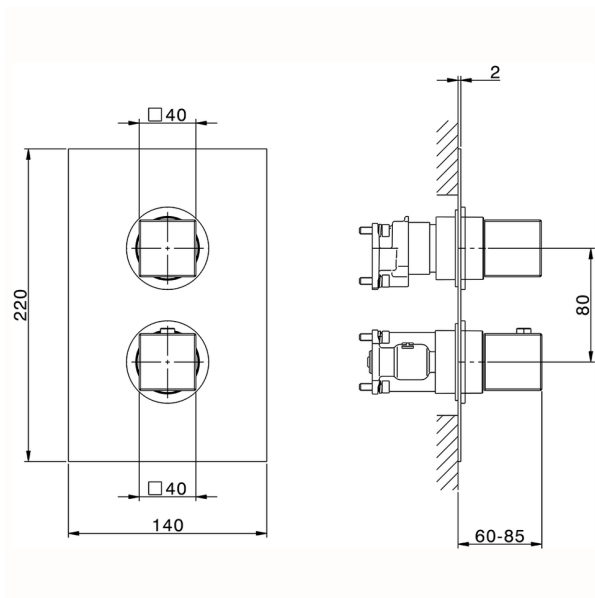

Exposed part for Thermostatic One Box Valve NUOVA EGO_NE0BT030

MODEL **NE0BT030**

Exposed part for Thermostatic One Box Valve, with 1-2-3 outlet deviator, Minimum depth of installation: 67 mm, without concealed part, for items ZB00B030-ZB00B031

AVAILABLE FINISHINGS

-  **21** 21 Chrome
-  **2F** 2F Brushed Nickel
-  **40** 40 Matt Black
-  **4Q** 4Q Matt White

CHARACTERISTICS

Cartridge Spare Parts **24.04A.PP**

8x20 Plus P Thermostatic Valve

Installation **Concealed**

Required concealed parts **ZB00B031**
ZB00B030

DeviaStop

The Huber Devia Stop technology allows to adjust the water flow and to direct it to the selected output point (overhead soaker, hand shower, etc).