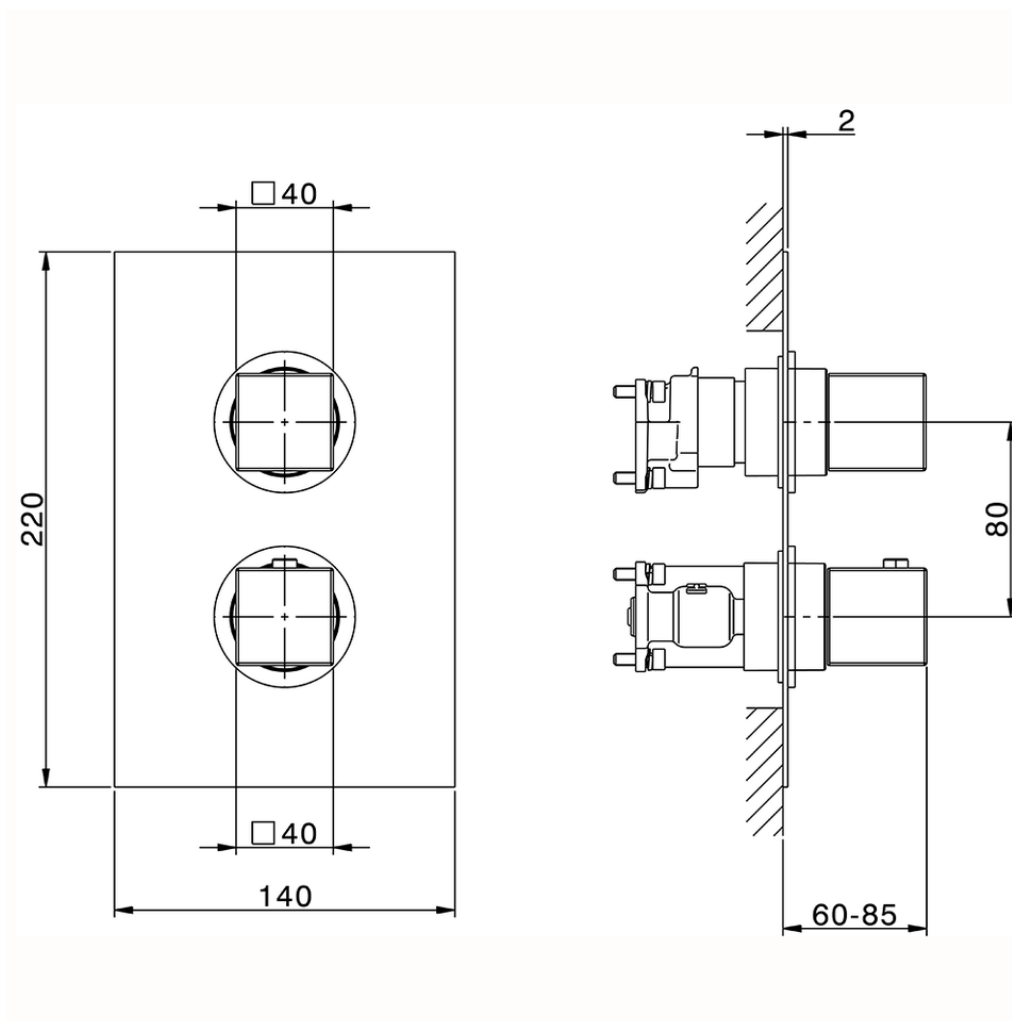

Exposed part for Thermostatic One Box Valve NUOVA EGO_NE0BT030

NE0BT030

<https://en.huberitalia.com/exposed-part-for-thermostatic-one-box-valve-nuova-ego-ne0bt030>

ZB00B031

<https://en.huberitalia.com/one-box-universal-concealed-part-one-box-zb00b031>