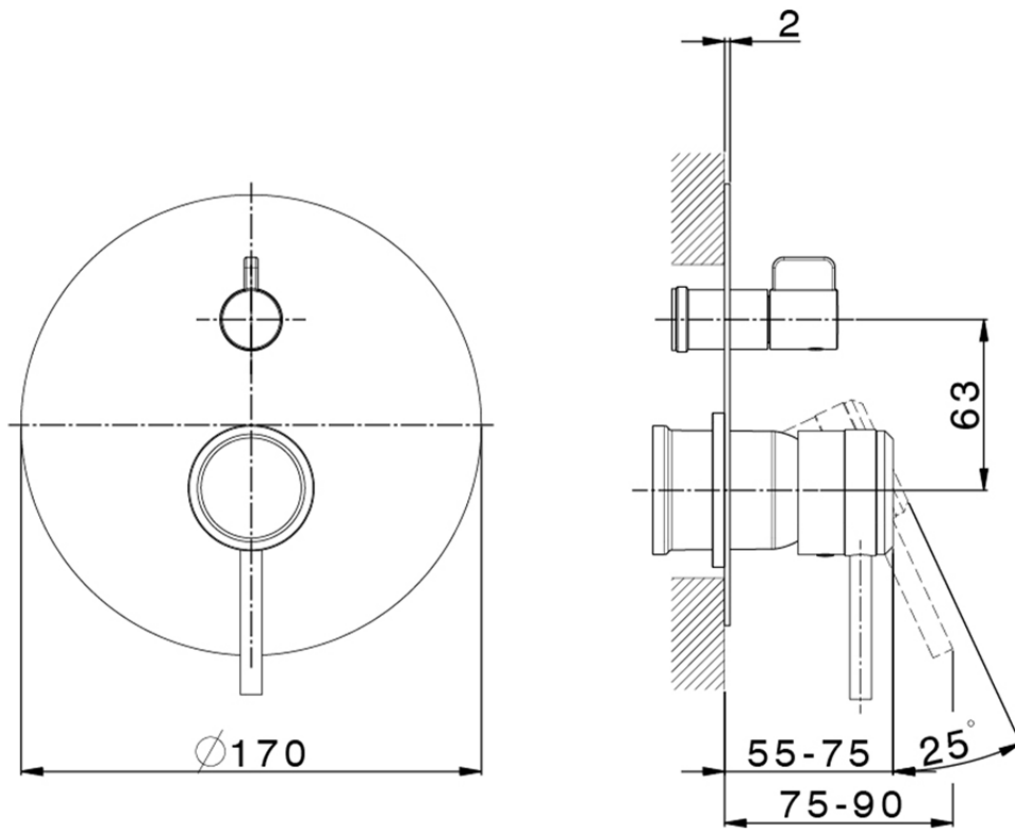

Exposed part for concealed 2-outlet mixer CHRONOS_CR002300

CR002300

<https://en.huberitalia.com/exposed-part-for-concealed-2-outlet-mixer-chronos-cr002300>

Piastra/Plate/Plaque/Platte/Placa

2-3mm: XX 65-85

10mm: XX 60-80