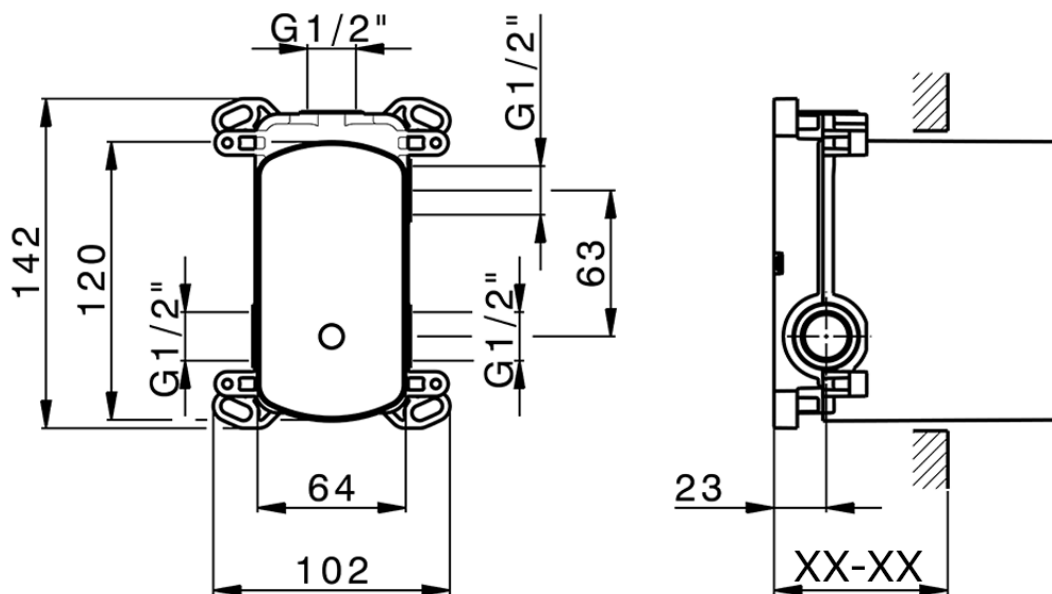

Exposed part for concealed 2-outlet mixer CHRONOS_CR002300

CR002300

<https://en.huberitalia.com/exposed-part-for-concealed-2-outlet-mixer-chronos-cr002300>

Piastra/Plate/Plaque/Platte/Placa

2-3mm: XX 65-85

10mm: XX 60-80