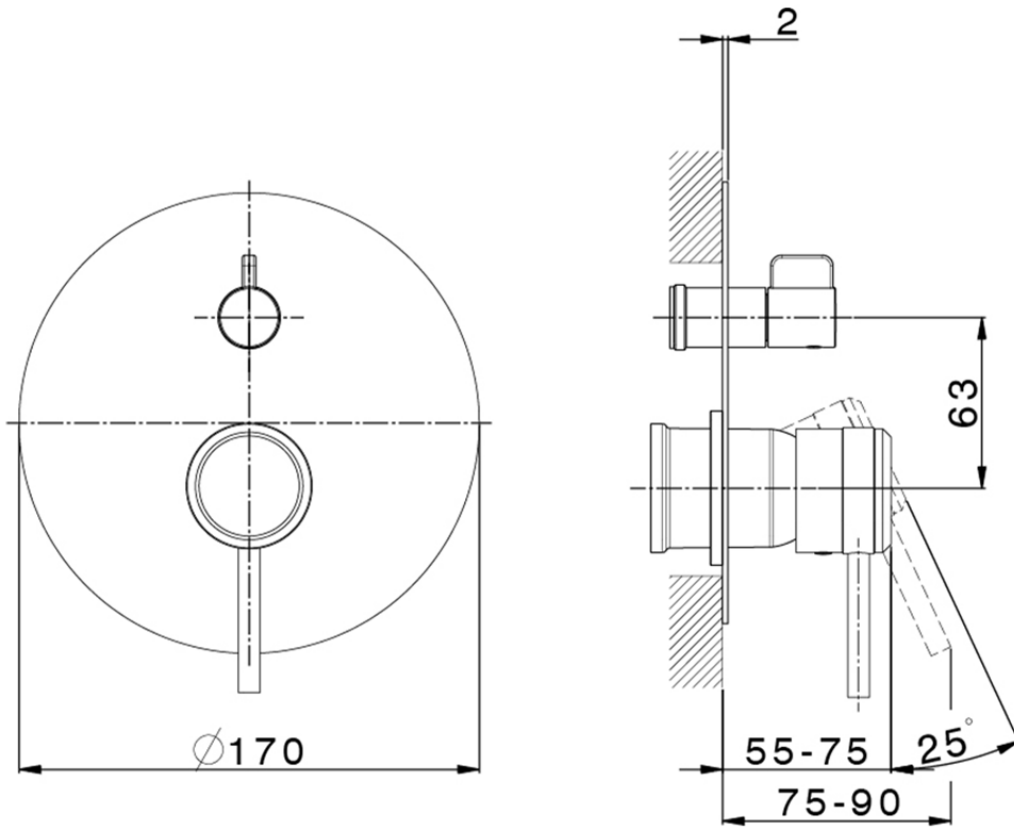

Exposed part for concealed 2-outlet mixer CHRONOS_CR002300

CR002300

<https://en.huberitalia.com/exposed-part-for-concealed-2-outlet-mixer-chronos-cr002300>

Piastra/Plate/Plaque/Platte/Placa

2-3mm: XX 65-85

10mm: XX 60-80