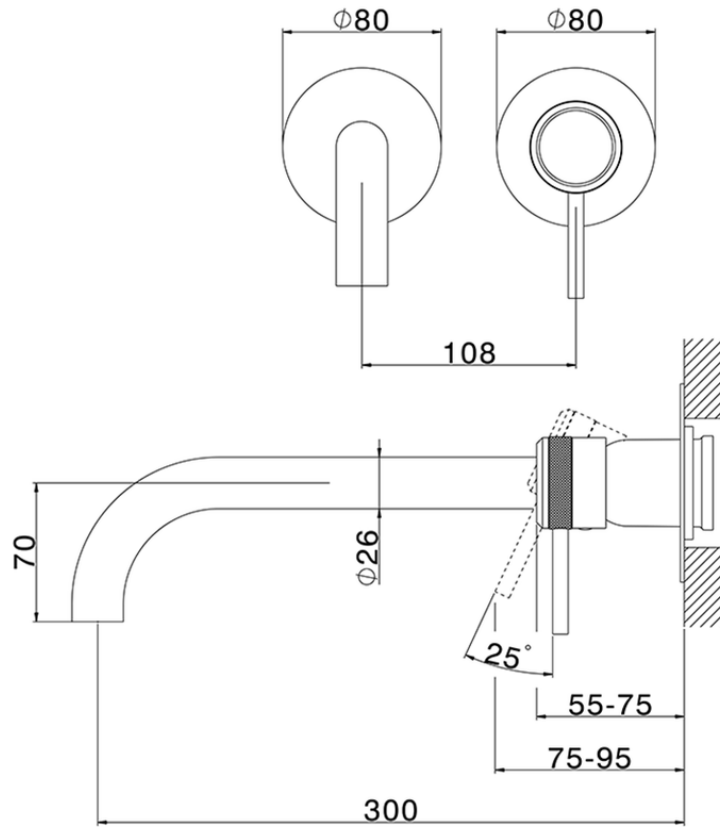

Exposed part for single lever washbasin valve CHRONOS_CR00551F

CR00551F

<https://en.huberitalia.com/exposed-part-for-single-lever-washbasin-valve-chronos-cr00551f>

Piastra/Plate/Plaque/Platte/Placa

2-3mm: XX 56-76

10mm: XX 48-68