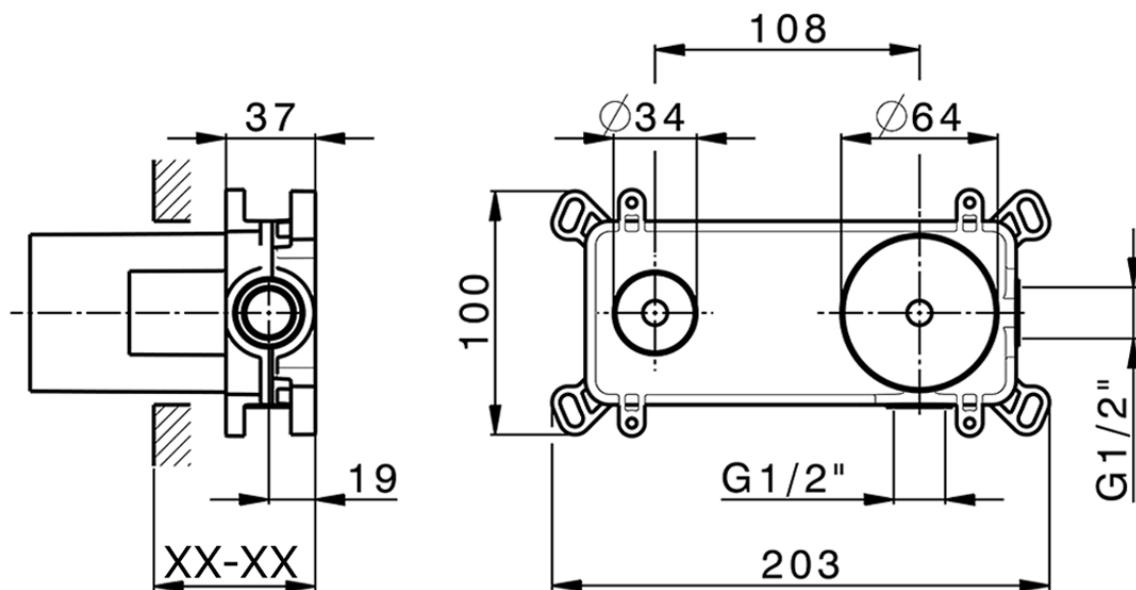

Exposed part for single lever washbasin valve CHRONOS_CR00551F

CR00551F

<https://en.huberitalia.com/exposed-part-for-single-lever-washbasin-valve-chronos-cr00551f>

Piastra/Plate/Plaque/Platte/Placa

2-3mm: XX 56-76

10mm: XX 48-68