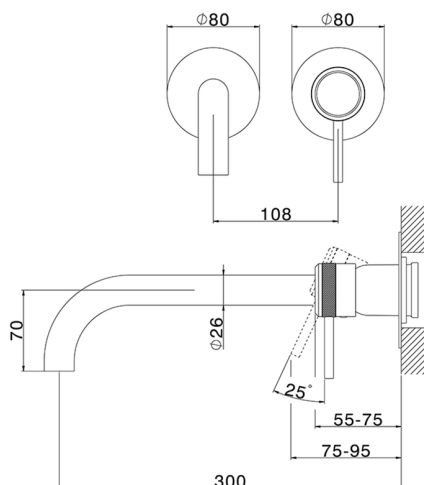

Exposed part for single lever washbasin valve CHRONOS_CR00551F

MODEL **CR00551F**

Exposed part for single lever washbasin valve, without concealed part, spout L.300 mm, for item Easy-Box ZB002450 and art. ZB025510

AVAILABLE FINISHINGS

-  **21** 21 Chrome
-  **2F** 2F Brushed Nickel
-  **2Q** 2Q Black Titanium

CHARACTERISTICS

Installation **Concealed**
 Required concealed parts **ZB002450**

Exposed part for single lever washbasin valve CHRONOS_CR00551F

CR00551F

<https://en.huberitalia.com/exposed-part-for-single-lever-washbasin-valve-chronos-cr00551f>

Concealed single lever washbasin mixer Easy-Box CONCEALED_ZB002450

MODEL **ZB002450**

Concealed single lever washbasin mixer
Easy-Box, with protection guard box, without trim kit

AVAILABLE FINISHINGS

CHARACTERISTICS

Concealed **1**
Cartridge Spare Parts **ZZ95409000**
35 mm Cartridge

Piastra/Plate/Plaque/Platte/Placa

2-3mm: XX 56-76

10mm: XX 48-68

EcoStop

EcoStop feature limits water flow to approximately 50% of maximum output with one point of resistance on setting. Push slightly past the middle stop only when full water output is required. This will save water up to 50%.