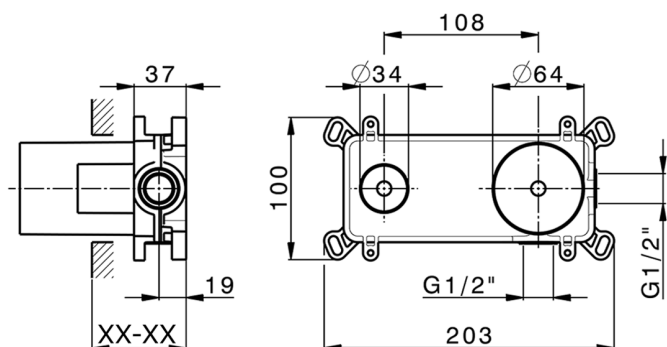

Exposed part for single lever washbasin valve CHRONOS_CR00551F

MODEL **CR00551F**

Exposed part for single lever washbasin valve, without concealed part, spout L.300 mm, for item Easy-Box ZB002450 and art. ZB025510

AVAILABLE FINISHINGS

-  **21** 21 Chrome
-  **2F** 2F Brushed Nickel
-  **2Q** 2Q Black Titanium

CHARACTERISTICS

Installation **Concealed**
 Required concealed parts **ZB002450**

Exposed part for single lever washbasin valve CHRONOS_CR00551F

CR00551F

<https://en.huberitalia.com/exposed-part-for-single-lever-washbasin-valve-chronos-cr00551f>

Concealed single lever washbasin mixer Easy-Box CONCEALED_ZB002450

MODEL **ZB002450**

Concealed single lever washbasin mixer
Easy-Box, with protection guard box, without trim kit

AVAILABLE FINISHINGS

CHARACTERISTICS

Concealed **1**
Cartridge Spare Parts **ZZ95409000**
35 mm Cartridge

Piastra/Plate/Plaque/Platte/Placa

2-3mm: XX 56-76

10mm: XX 48-68

EcoStop

EcoStop feature limits water flow to approximately 50% of maximum output with one point of resistance on setting. Push slightly past the middle stop only when full water output is required. This will save water up to 50%.