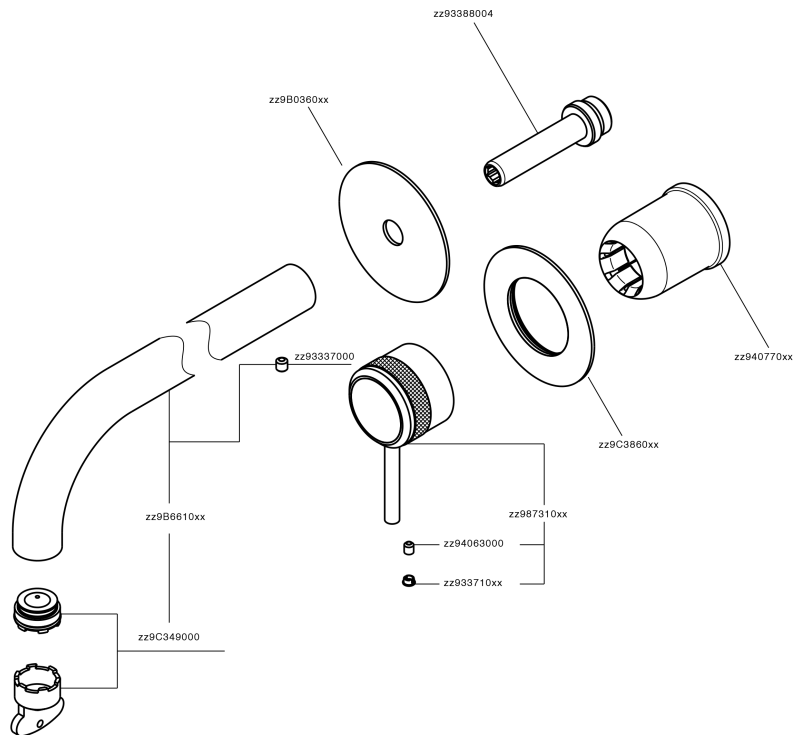

Exposed part for single lever washbasin valve CHRONOS_CR00551F

MODEL **CR00551F**

Exposed part for single lever washbasin valve, without concealed part, spout L.300 mm, for item Easy-Box ZB002450 and art. ZB025510

AVAILABLE FINISHINGS

-  **21** 21 Chrome
-  **2F** 2F Brushed Nickel
-  **2Q** 2Q Black Titanium

CHARACTERISTICS

Installation **Concealed**
 Required concealed parts **ZB002450**

Exposed part for single lever washbasin valve CHRONOS_CR00551F

CR00551F

<https://en.huberitalia.com/exposed-part-for-single-lever-washbasin-valve-chronos-cr00551f>

Concealed single lever washbasin mixer Easy-Box CONCEALED_ZB002450

MODEL **ZB002450**

Concealed single lever washbasin mixer
Easy-Box, with protection guard box, without trim kit

AVAILABLE FINISHINGS

CHARACTERISTICS

Concealed **1**
Cartridge Spare Parts **ZZ95409000**
35 mm Cartridge

Piastra/Plate/Plaque/Platte/Placa

2-3mm: XX 56-76

10mm: XX 48-68

EcoStop

EcoStop feature limits water flow to approximately 50% of maximum output with one point of resistance on setting. Push slightly past the middle stop only when full water output is required. This will save water up to 50%.