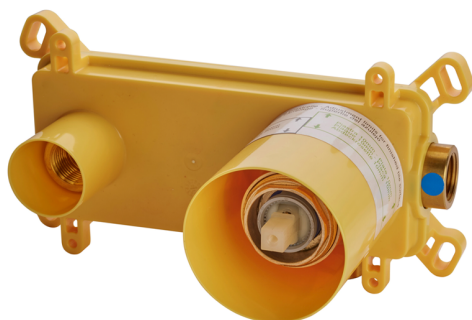

Exposed part for single lever washbasin valve CHRONOS_CR00551F

MODEL **CR00551F**

Exposed part for single lever washbasin valve, without concealed part, spout L.300 mm, for item Easy-Box ZB002450 and art. ZB025510

AVAILABLE FINISHINGS

-  **21** 21 Chrome
-  **2F** 2F Brushed Nickel
-  **2Q** 2Q Black Titanium

CHARACTERISTICS

Installation **Concealed**
 Required concealed parts **ZB002450**

Exposed part for single lever washbasin valve CHRONOS_CR00551F

CR00551F

<https://en.huberitalia.com/exposed-part-for-single-lever-washbasin-valve-chronos-cr00551f>

Concealed single lever washbasin mixer Easy-Box CONCEALED_ZB002450

MODEL **ZB002450**

Concealed single lever washbasin mixer
Easy-Box, with protection guard box, without trim kit

AVAILABLE FINISHINGS

CHARACTERISTICS

Concealed **1**
Cartridge Spare Parts **ZZ95409000**
35 mm Cartridge

Piastra/Plate/Plaque/Platte/Placa

2-3mm: XX 56-76

10mm: XX 48-68

EcoStop

EcoStop feature limits water flow to approximately 50% of maximum output with one point of resistance on setting. Push slightly past the middle stop only when full water output is required. This will save water up to 50%.