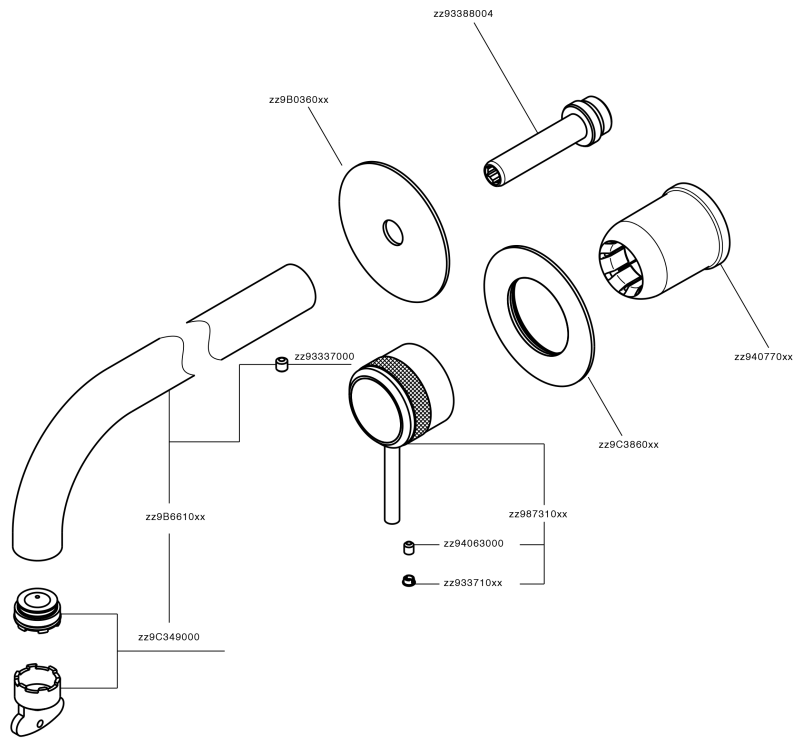

Exposed part for single lever washbasin valve CHRONOS_CR00551F

CR00551F

<https://en.huberitalia.com/exposed-part-for-single-lever-washbasin-valve-chronos-cr00551f>

Concealed single lever washbasin mixer Easy-Box CONCEALED_ZB002450

ZB002450

<https://en.huberitalia.com/concealed-single-lever-washbasin-mixer-easy-box-concealed-zb002450>

2024-12-22