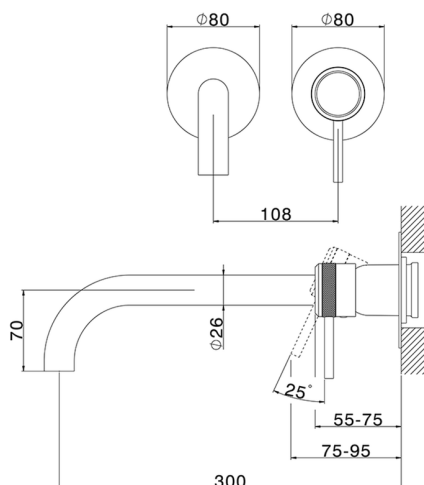

CHARACTERISTICS

Installation **Concealed**
Required concealed parts **ZB002450**