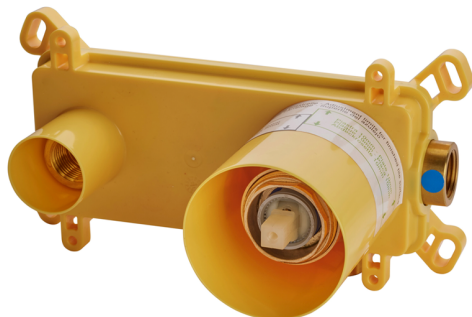

## Exposed part for single lever washbasin valve CHRONOS\_CR00551F

MODEL **CR00551F**

Exposed part for single lever washbasin valve, without concealed part, spout L.300 mm, for item Easy-Box ZB002450 and art.ZB025510

## Exposed part for single lever washbasin valve CHRONOS\_CR00551F

CR00551F

<https://en.huberitalia.com/exposed-part-for-single-lever-washbasin-valve-chronos-cr00551f>

## Concealed single lever washbasin mixer Easy-Box CONCEALED\_ZB002450

MODEL **ZB002450**

Concealed single lever washbasin mixer  
Easy-Box, with protection guard box, without trim kit

AVAILABLE FINISHINGS

CHARACTERISTICS

Concealed **1**  
Cartridge Spare Parts **ZZ95409000**  
**35 mm Cartridge**

Piastra/Plate/Plaque/Platte/Placa

2-3mm: XX 56-76

10mm: XX 48-68