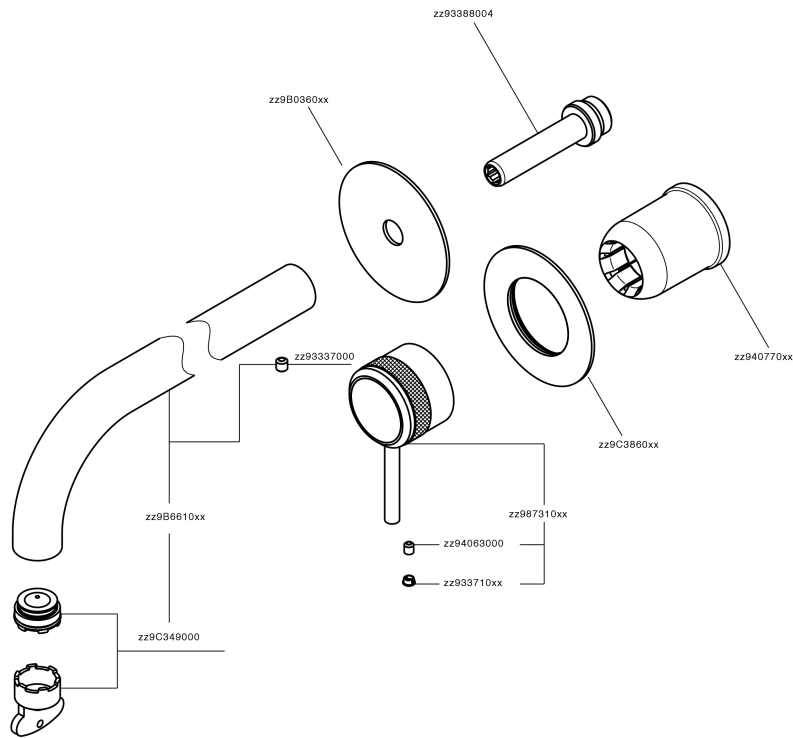

## Exposed part for single lever washbasin valve CHRONOS\_CR00551F

MODEL **CR00551F**

Exposed part for single lever washbasin valve, without concealed part, spout L.300 mm, for item Easy-Box ZB002450 and art.ZB025510

## Exposed part for single lever washbasin valve CHRONOS\_CR00551F

CR00551F

<https://en.huberitalia.com/exposed-part-for-single-lever-washbasin-valve-chronos-cr00551f>

## Concealed single lever washbasin mixer Easy-Box CONCEALED\_ZB002450

MODEL **ZB002450**

Concealed single lever washbasin mixer  
Easy-Box, with protection guard box, without trim kit

AVAILABLE FINISHINGS

CHARACTERISTICS

Concealed **1**  
Cartridge Spare Parts **ZZ95409000**  
**35 mm Cartridge**

Piastra/Plate/Plaque/Platte/Placa

2-3mm: XX 56-76

10mm: XX 48-68