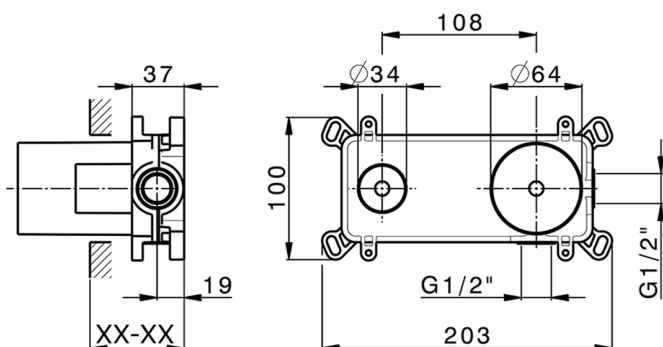

## Exposed part for single lever washbasin valve CHRONOS\_CR00551F

MODEL **CR00551F**

Exposed part for single lever washbasin valve, without concealed part, spout L.300 mm, for item Easy-Box ZB002450 and art.ZB025510

## Concealed single lever washbasin mixer Easy-Box CONCEALED\_ZB002450

MODEL **ZB002450**

Concealed single lever washbasin mixer  
Easy-Box, with protection guard box, without trim kit

AVAILABLE FINISHINGS

CHARACTERISTICS

Concealed **1**  
Cartridge Spare Parts **ZZ95409000**  
**35 mm Cartridge**

Piastra/Plate/Plaque/Platte/Placa

2-3mm: XX 56-76

10mm: XX 48-68