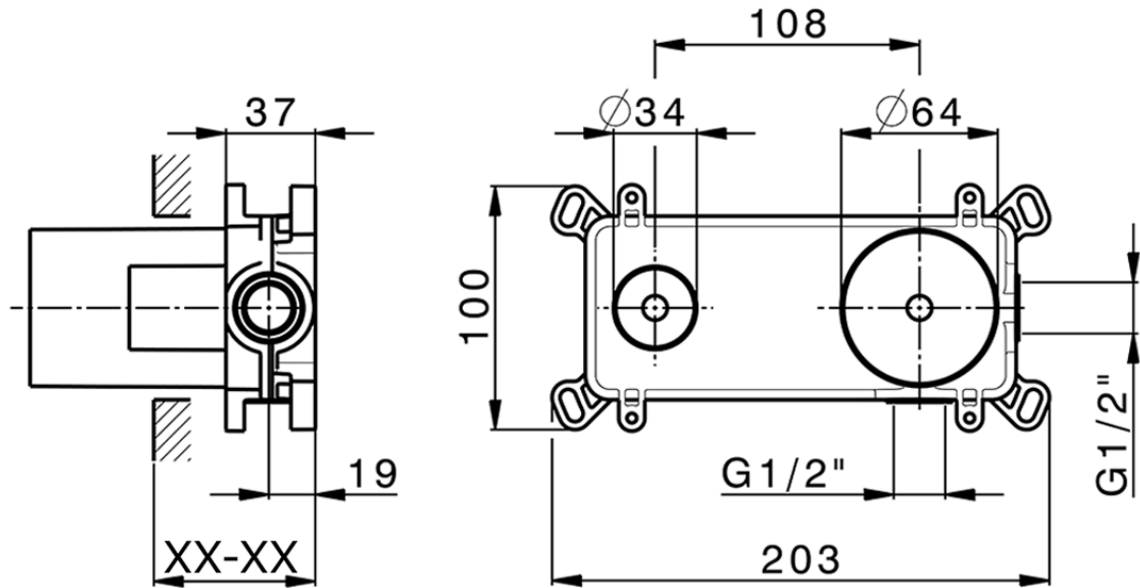

Exposed part for single lever washbasin valve CHRONOS_CR00551F

CR00551F

<https://en.huberitalia.com/exposed-part-for-single-lever-washbasin-valve-chronos-cr00551f>

Piastra/Plate/Plaque/Platte/Placa

2-3mm: XX 56-76

10mm: XX 48-68