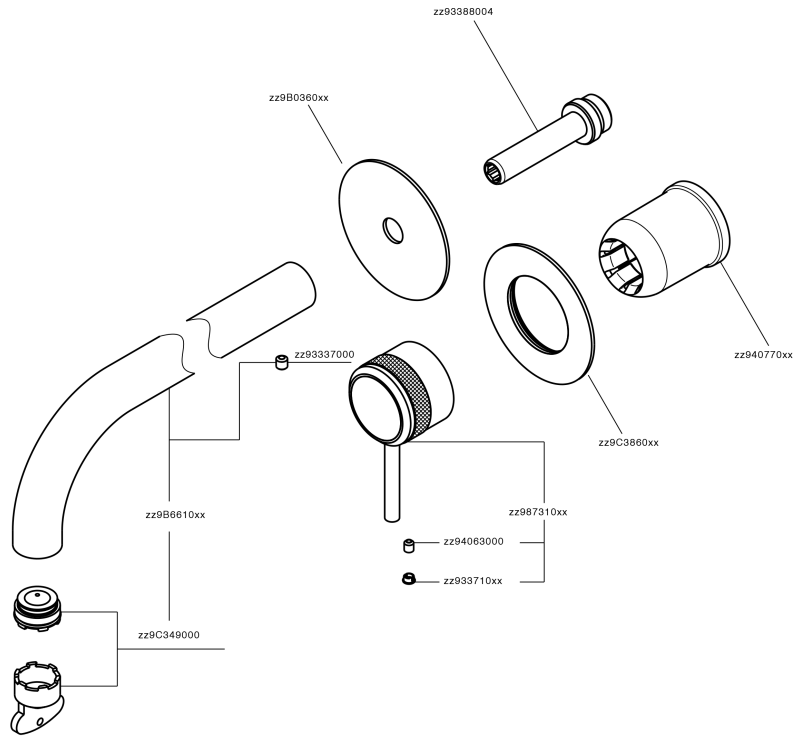

Exposed part for single lever washbasin valve CHRONOS_CR00551F

CR00551F

<https://en.huberitalia.com/exposed-part-for-single-lever-washbasin-valve-chronos-cr00551f>

Concealed single lever washbasin mixer Easy-Box CONCEALED_ZB002450

ZB002450

<https://en.huberitalia.com/concealed-single-lever-washbasin-mixer-easy-box-concealed-zb002450>

2024-12-21