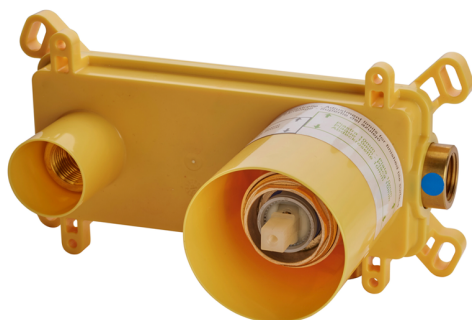

## Exposed part for single lever washbasin valve CHRONOS\_CR00551F

MODEL **CR00551F**

Exposed part for single lever washbasin valve, without concealed part, spout L.300 mm, for item Easy-Box ZB002450 and art. ZB025510

## Exposed part for single lever washbasin valve CHRONOS\_CR00551F

CR00551F

<https://en.huberitalia.com/exposed-part-for-single-lever-washbasin-valve-chronos-cr00551f>

## Concealed single lever washbasin mixer Easy-Box CONCEALED\_ZB002450

MODEL **ZB002450**

Concealed single lever washbasin mixer  
Easy-Box, with protection guard box, without trim kit

AVAILABLE FINISHINGS

CHARACTERISTICS

Concealed **1**  
Cartridge Spare Parts **ZZ95409000**  
**35 mm Cartridge**

Piastra/Plate/Plaque/Platte/Placa

2-3mm: XX 56-76

10mm: XX 48-68