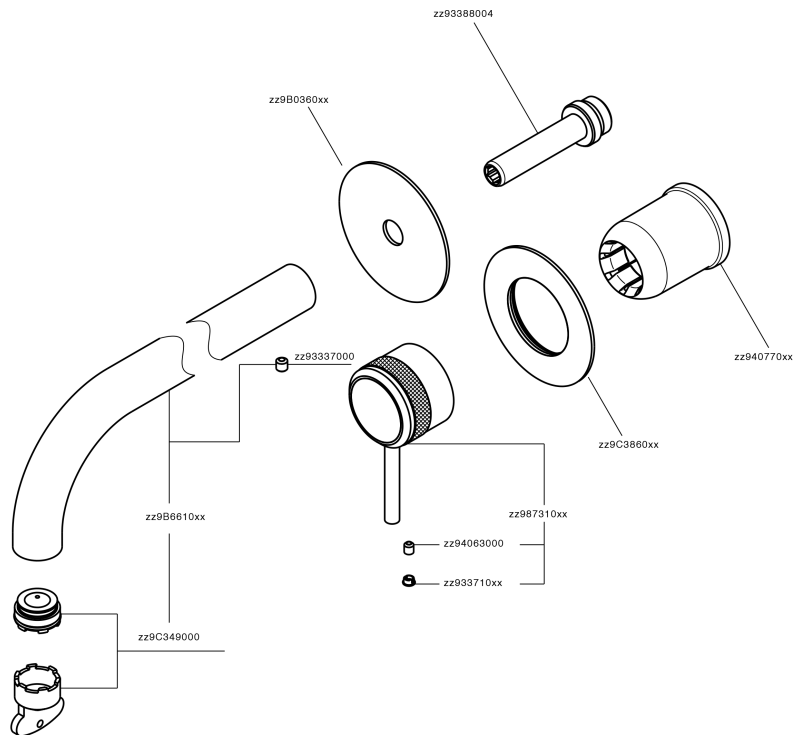

## Exposed part for single lever washbasin valve CHRONOS\_CR00551F

MODEL **CR00551F**

Exposed part for single lever washbasin valve, without concealed part, spout L.300 mm, for item Easy-Box ZB002450 and art. ZB025510

## Exposed part for single lever washbasin valve CHRONOS\_CR00551F

CR00551F

<https://en.huberitalia.com/exposed-part-for-single-lever-washbasin-valve-chronos-cr00551f>

## Concealed single lever washbasin mixer Easy-Box CONCEALED\_ZB002450

MODEL **ZB002450**

Concealed single lever washbasin mixer  
Easy-Box, with protection guard box, without trim kit

AVAILABLE FINISHINGS

CHARACTERISTICS

Concealed **1**  
Cartridge Spare Parts **ZZ95409000**  
**35 mm Cartridge**

Piastra/Plate/Plaque/Platte/Placa

2-3mm: XX 56-76

10mm: XX 48-68