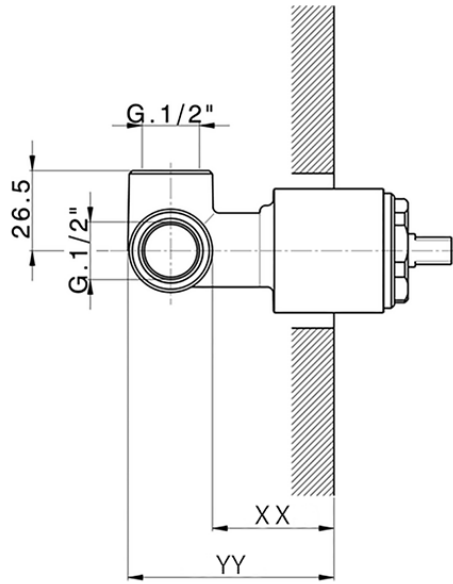

Exposed part for concealed S.L. shower valve HARLOCK_HC003000

HC003000

<https://en.huberitalia.com/exposed-part-for-concealed-s-l-shower-valve-harlock-hc003000>

Piastra/Plate/Plaque/Platte/Placa

2-3mm: XX 27-47 YY 54-74

10mm: XX 16-40 YY 43-68

ZB005300

<https://en.huberitalia.com/concealed-single-lever-shower-valve-concealed-zb005300>

2024-11-15