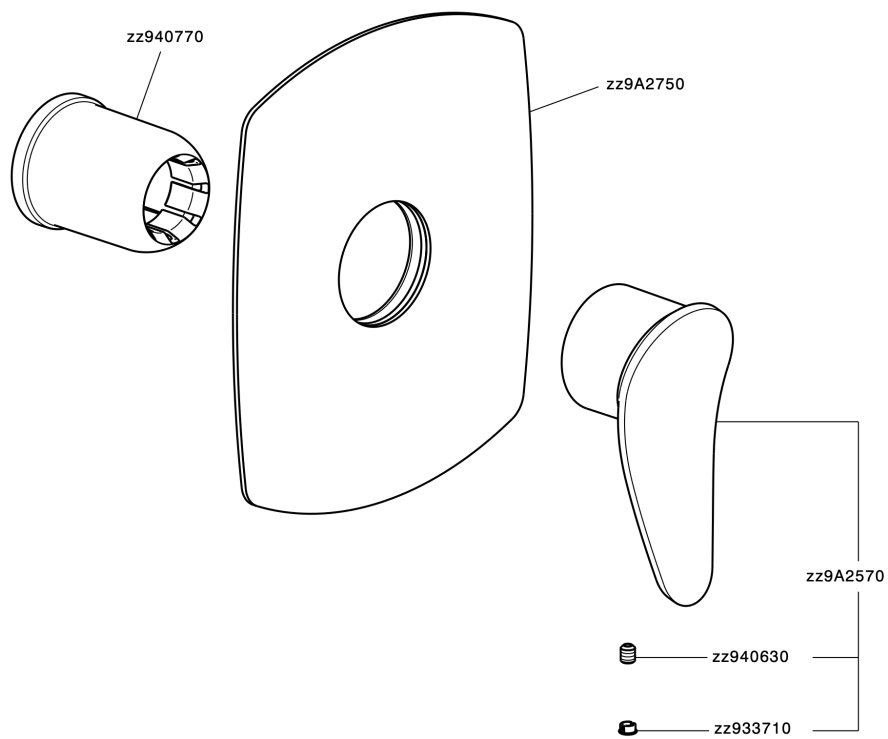

Exposed part for concealed S.L. shower valve HARLOCK_HC003000

HC003000

<https://en.huberitalia.com/exposed-part-for-concealed-s-l-shower-valve-harlock-hc003000>

Concealed single lever shower valve CONCEALED_ZB005300

ZB005300

<https://en.huberitalia.com/concealed-single-lever-shower-valve-concealed-zb005300>

2024-11-15