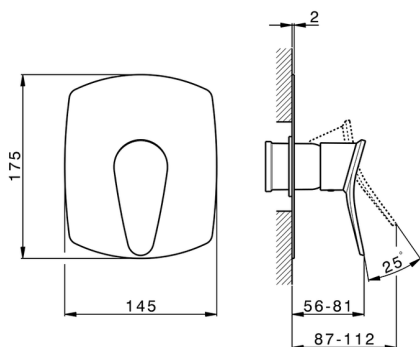

Exposed part for concealed S.L. shower valve HARLOCK_HC003000

MODEL **HC003000**

Exposed part for concealed S.L. shower valve, without concealed part, for item ZB005300

AVAILABLE FINISHINGS

-  **21** 21 Chrome
-  **2P** 2P Rose Gold
-  **2Q** 2Q Black Titanium
-  **40** 40 Matt Black
-  **4Q** 4Q Matt White
-  **6T** 6T Chrome/Matt Black

CHARACTERISTICS

Installation **Concealed**
 Required concealed parts **ZB005300**

Exposed part for concealed S.L. shower valve HARLOCK_HC003000

HC003000

<https://en.huberitalia.com/exposed-part-for-concealed-s-l-shower-valve-harlock-hc003000>

Concealed single lever shower valve CONCEALED_ZB005300

MODEL **ZB005300**

Concealed single lever shower valve, 1/2" Concealed shower mixer, without trim kit

AVAILABLE FINISHINGS

 **04** 04 Without finishing

CHARACTERISTICS

Installation	Concealed
Cartridge Spare Parts	ZZ94035000
35 mm Cartridge	
Concealed	1

Piastra/Plate/Plaque/Platte/Placa
 2-3mm: XX 27-47 YY 54-74
 10mm: XX 16-40 YY 43-68

2024-11-15