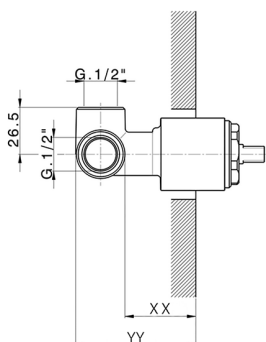

Exposed part for concealed S.L. shower valve HARLOCK_HC003000

MODEL **HC003000**

Exposed part for concealed S.L. shower valve, without concealed part, for item ZB005300

AVAILABLE FINISHINGS

-  **21** 21 Chrome
-  **2P** 2P Rose Gold
-  **2Q** 2Q Black Titanium
-  **40** 40 Matt Black
-  **4Q** 4Q Matt White
-  **6T** 6T Chrome/Matt Black

CHARACTERISTICS

Installation **Concealed**
 Required concealed parts **ZB005300**

Exposed part for concealed S.L. shower valve HARLOCK_HC003000

HC003000

<https://en.huberitalia.com/exposed-part-for-concealed-s-l-shower-valve-harlock-hc003000>

Concealed single lever shower valve CONCEALED_ZB005300

MODEL **ZB005300**

Concealed single lever shower valve, 1/2" Concealed shower mixer, without trim kit

AVAILABLE FINISHINGS

 **04** 04 Without finishing

CHARACTERISTICS

Installation	Concealed
Cartridge Spare Parts	ZZ94035000
35 mm Cartridge	
Concealed	1

Piastra/Plate/Plaque/Platte/Placa
 2-3mm: XX 27-47 YY 54-74
 10mm: XX 16-40 YY 43-68

2024-11-15