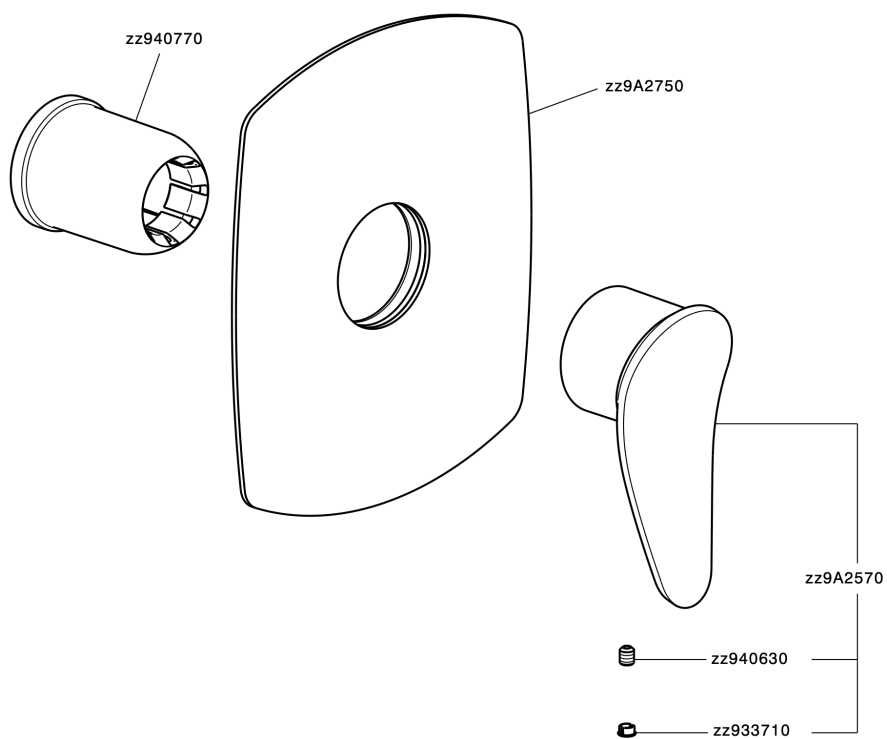

Exposed part for concealed S.L. shower valve HARLOCK_HC003000

MODEL **HC003000**

Exposed part for concealed S.L. shower valve, without concealed part, for item ZB005300

AVAILABLE FINISHINGS

-  **21** 21 Chrome
-  **2P** 2P Rose Gold
-  **2Q** 2Q Black Titanium
-  **40** 40 Matt Black
-  **4Q** 4Q Matt White
-  **6T** 6T Chrome/Matt Black

CHARACTERISTICS

Installation **Concealed**
 Required concealed parts **ZB005300**

Exposed part for concealed S.L. shower valve HARLOCK_HC003000

HC003000

<https://en.huberitalia.com/exposed-part-for-concealed-s-l-shower-valve-harlock-hc003000>

Concealed single lever shower valve CONCEALED_ZB005300

MODEL **ZB005300**

Concealed single lever shower valve, 1/2" Concealed shower mixer, without trim kit

AVAILABLE FINISHINGS

 **04** 04 Without finishing

CHARACTERISTICS

Installation	Concealed
Cartridge Spare Parts	ZZ94035000
35 mm Cartridge	
Concealed	1

Piastra/Plate/Plaque/Platte/Placa
 2-3mm: XX 27-47 YY 54-74
 10mm: XX 16-40 YY 43-68

2024-11-15