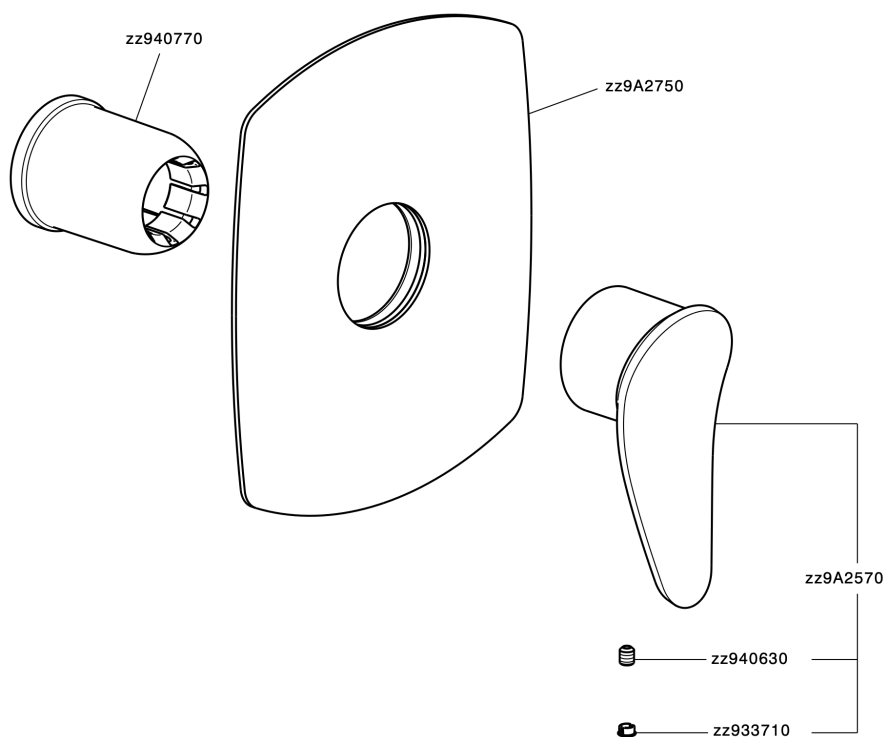

Exposed part for concealed S.L. shower valve HARLOCK_HC003000

HC003000

<https://en.huberitalia.com/exposed-part-for-concealed-s-l-shower-valve-harlock-hc003000>

Concealed single lever shower valve CONCEALED_ZB005300

ZB005300

<https://en.huberitalia.com/concealed-single-lever-shower-valve-concealed-zb005300>

2024-11-15