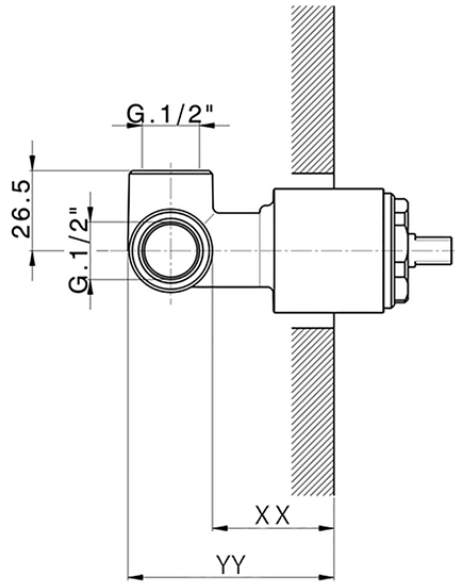

Exposed part for concealed S.L. shower valve HARLOCK_HC003000

HC003000

<https://en.huberitalia.com/exposed-part-for-concealed-s-l-shower-valve-harlock-hc003000>

Piastra/Plate/Plaque/Platte/Placa

2-3mm: XX 27-47 YY 54-74

10mm: XX 16-40 YY 43-68

ZB005300

<https://en.huberitalia.com/concealed-single-lever-shower-valve-concealed-zb005300>

2024-11-15