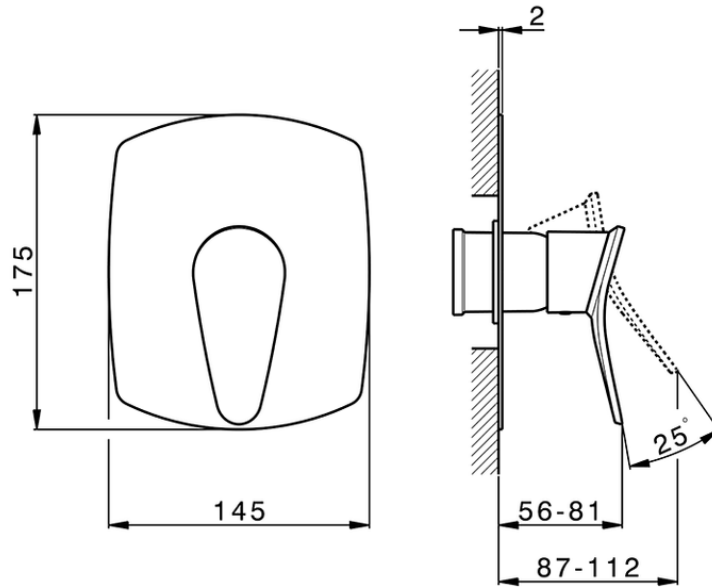

Exposed part for concealed S.L. shower valve HARLOCK_HC003000

HC003000

<https://en.huberitalia.com/exposed-part-for-concealed-s-l-shower-valve-harlock-hc003000>

Piastra/Plate/Plaque/Platte/Placa

2-3mm: XX 27-47 YY 54-74

10mm: XX 16-40 YY 43-68

ZB005300

<https://en.huberitalia.com/concealed-single-lever-shower-valve-concealed-zb005300>

2024-11-15