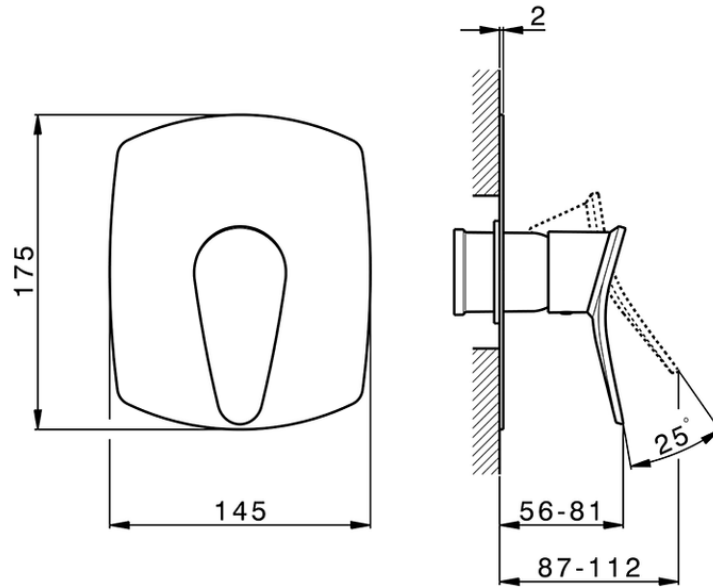

Exposed part for concealed S.L. shower valve HARLOCK_HC003000

HC003000

<https://en.huberitalia.com/exposed-part-for-concealed-s-l-shower-valve-harlock-hc003000>

Piastra/Plate/Plaque/Platte/Placa

2-3mm: XX 27-47 YY 54-74

10mm: XX 16-40 YY 43-68

ZB005300

<https://en.huberitalia.com/concealed-single-lever-shower-valve-concealed-zb005300>

2024-11-15