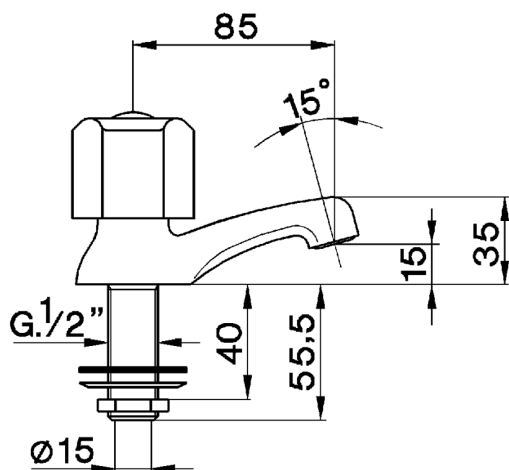

## Pillar tap EVA\_EV000910

MODEL **EV000910**

Pillar tap, without automatic pop-up waste, without handle

AVAILABLE FINISHINGS

CHARACTERISTICS

2024-11-15