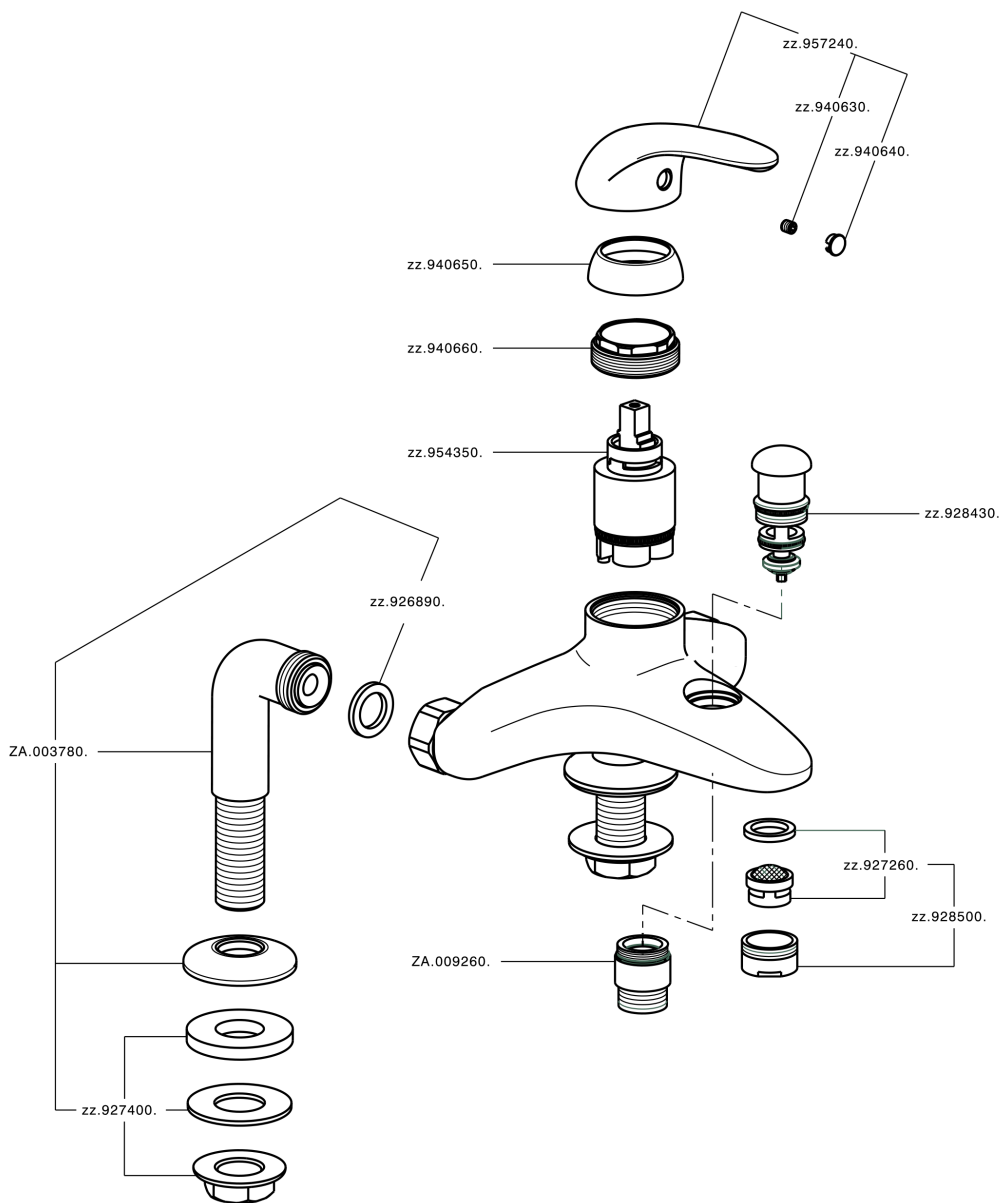

Single lever bath mixer NORMA_NM000083

MODEL **NM000083**

Single lever bath mixer, without shower set, 1/2" M flexible connection

AVAILABLE FINISHINGS

21 21 Chrome

CHARACTERISTICS

Cartridge Spare Parts **ZZ94034000**

35 mm Cartridge

Single lever bath mixer NORMA_NM000083

NM000083

<https://en.huberitalia.com/single-lever-bath-mixer-norma-nm000083>

2026-05-16