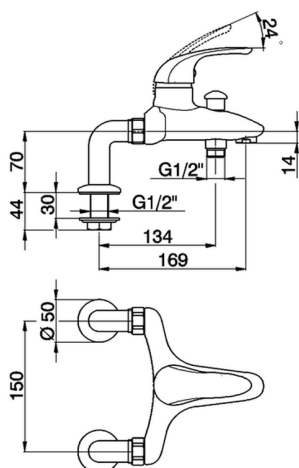

Single lever bath mixer NORMA_NM000083

MODEL **NM000083**

Single lever bath mixer, without shower set, 1/2" M flexible connection

AVAILABLE FINISHINGS

21 21 Chrome

CHARACTERISTICS

Cartridge Spare Parts **ZZ94034000**

35 mm Cartridge

Single lever bath mixer NORMA_NM000083

NM000083

<https://en.huberitalia.com/single-lever-bath-mixer-norma-nm000083>

2026-05-16