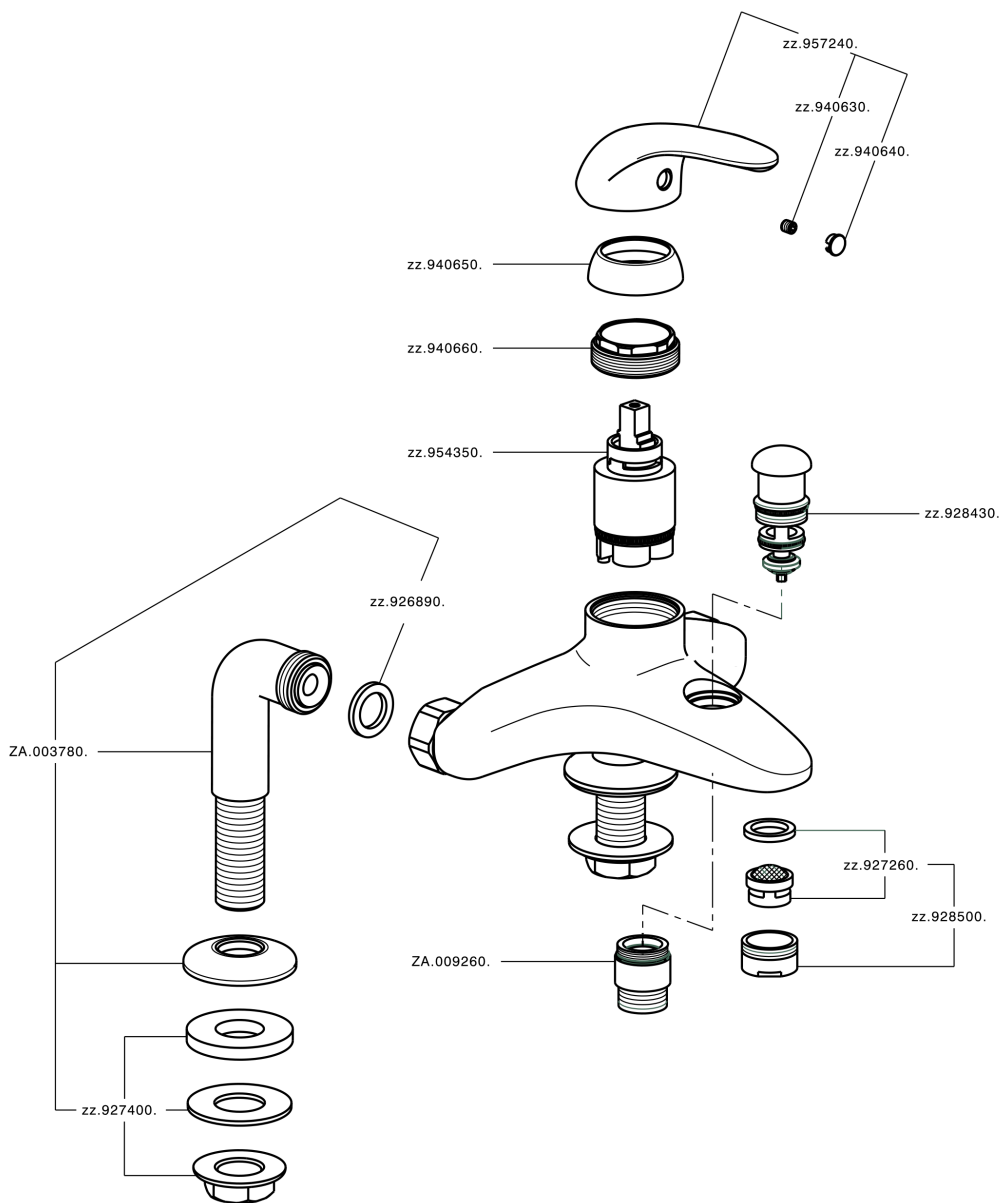

Single lever bath mixer NORMA_NM000083

MODEL **NM000083**

Single lever bath mixer, without shower set, 1/2" M flexible connection

AVAILABLE FINISHINGS

CHARACTERISTICS

Cartridge Spare Parts **ZZ94034000**

35 mm Cartridge

Single lever bath mixer NORMA_NM000083

NM000083

<https://en.huberitalia.com/single-lever-bath-mixer-norma-nm000083>

2026-04-25