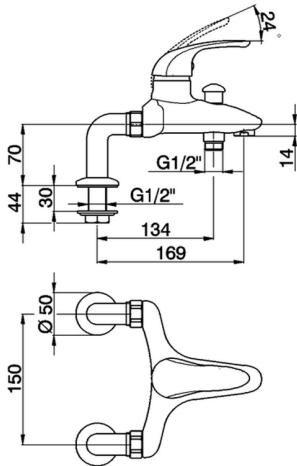

Single lever bath mixer NORMA_NM000083

MODEL **NM000083**

Single lever bath mixer, without shower set, 1/2" M flexible connection

AVAILABLE FINISHINGS

CHARACTERISTICS

Cartridge Spare Parts **ZZ94034000**

35 mm Cartridge

Single lever bath mixer NORMA_NM000083

NM000083

<https://en.huberitalia.com/single-lever-bath-mixer-norma-nm000083>

2026-04-25