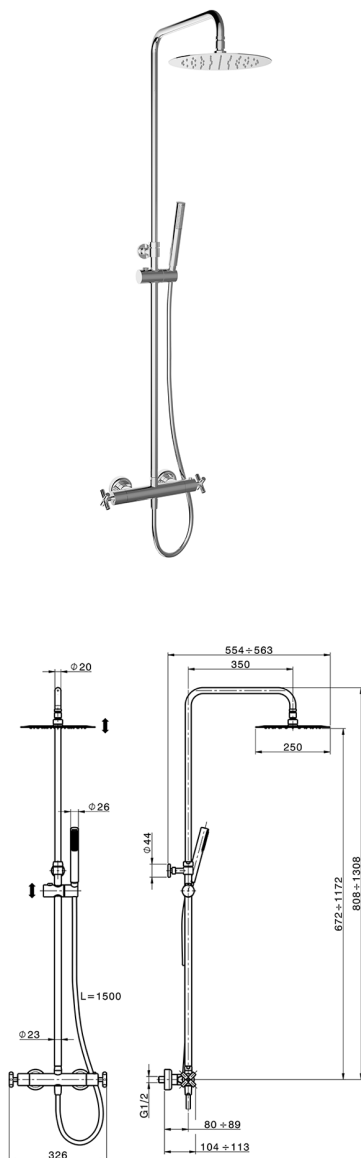

2-function Thermostatic shower set SUITE_SUC8201D

MODEL **SUC8201D**

2-function Thermostatic shower set, 2-outlet deviator, adjustable Riser Column, sliding handshower bracket, 26 mm ABS minimalistic one spray handshower, D.250 mm INOX round showerhead, 150 cm smooth SUPREME Flexible Hose

AVAILABLE FINISHINGS

CHARACTERISTICS

Cartridge Spare Parts **24.04A.PP**

8x20 Plus P Thermostatic Valve

Thermostatic

The Huber thermostatic is your personal water manager, helping you to handle, control and save water and energy.