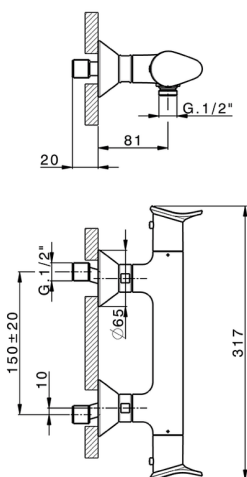

Thermostatic shower mixer HARLOCK_HCT01010

MODEL **HCT01010**

Thermostatic shower mixer, without shower set, 1/2" M flexible connection

AVAILABLE FINISHINGS

-  **21** 21 Chrome
-  **2P** 2P Rose Gold
-  **2Q** 2Q Black Titanium
-  **40** 40 Matt Black
-  **4Q** 4Q Matt White
-  **6T** 6T Chrome/Matt Black

CHARACTERISTICS

Cartridge Spare Parts **ZZ96551000**

TMX 25 Thermostatic Valve

SafeTouch

The Huber SafeTouch system maintains the mixer body cool to the touch during operation.

Thermostatic

The Huber thermostatic is your personal water manager, helping you to handle, control and save water and energy.

Thermostatic shower mixer HARLOCK_HCT01010

HCT01010

<https://en.huberitalia.com/thermostatic-shower-mixer-harlock-hct01010>

2024-12-04