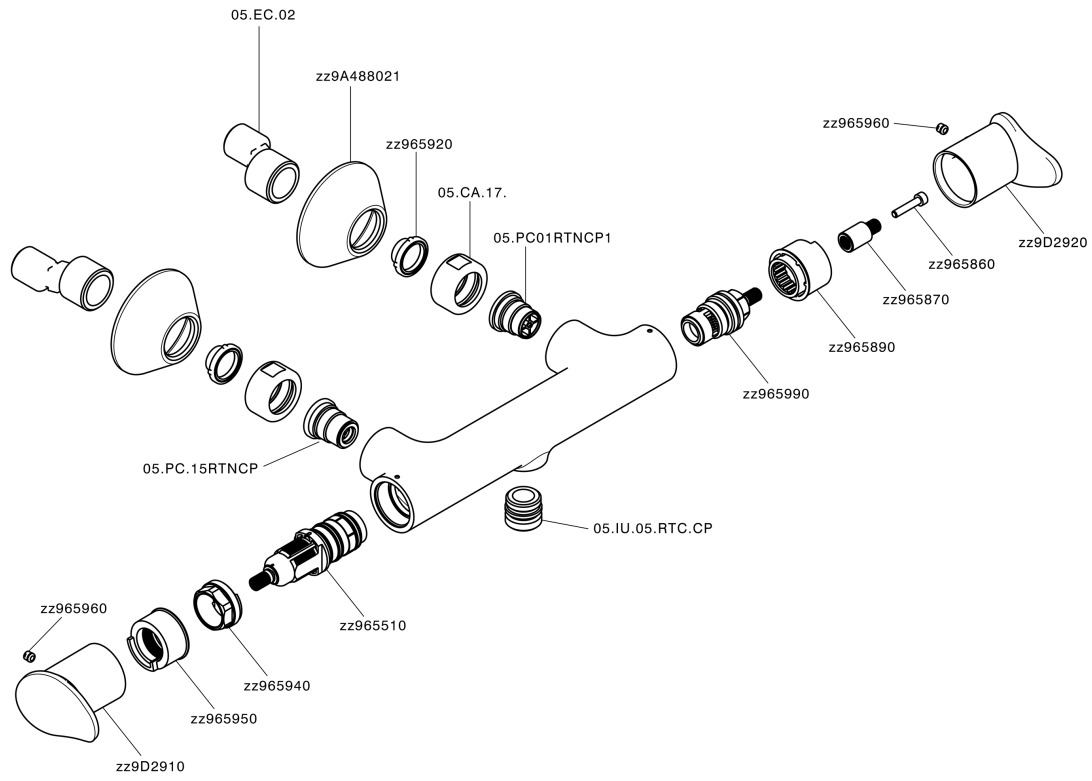

Thermostatic shower mixer HARLOCK_HCT01010

MODEL **HCT01010**

Thermostatic shower mixer, without shower set, 1/2" M flexible connection

AVAILABLE FINISHINGS

-  **21** 21 Chrome
-  **2P** 2P Rose Gold
-  **2Q** 2Q Black Titanium
-  **40** 40 Matt Black
-  **4Q** 4Q Matt White
-  **6T** 6T Chrome/Matt Black

CHARACTERISTICS

Cartridge Spare Parts **ZZ96551000**

TMX 25 Thermostatic Valve

SafeTouch

The Huber SafeTouch system maintains the mixer body cool to the touch during operation.

Thermostatic

The Huber thermostatic is your personal water manager, helping you to handle, control and save water and energy.

Thermostatic shower mixer HARLOCK_HCT01010

HCT01010

<https://en.huberitalia.com/thermostatic-shower-mixer-harlock-hct01010>

2024-12-04