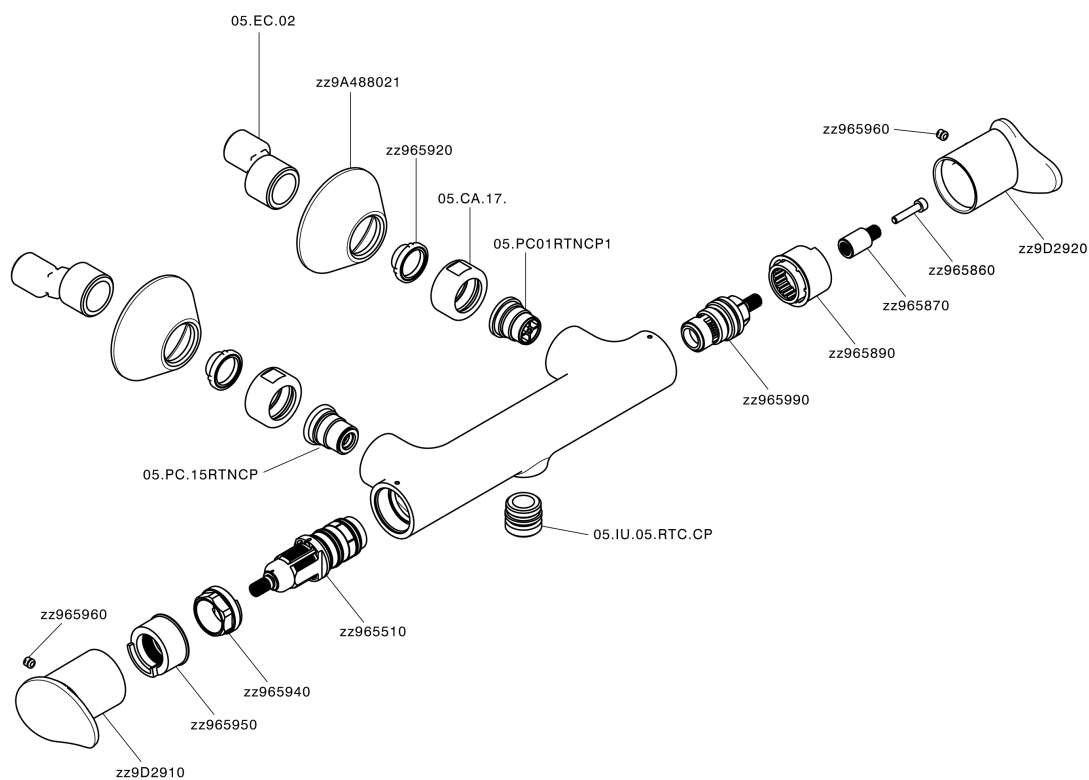

Thermostatic shower mixer HARLOCK_HCT01010

HCT01010

<https://en.huberitalia.com/thermostatic-shower-mixer-harlock-hct01010>

2024-12-22