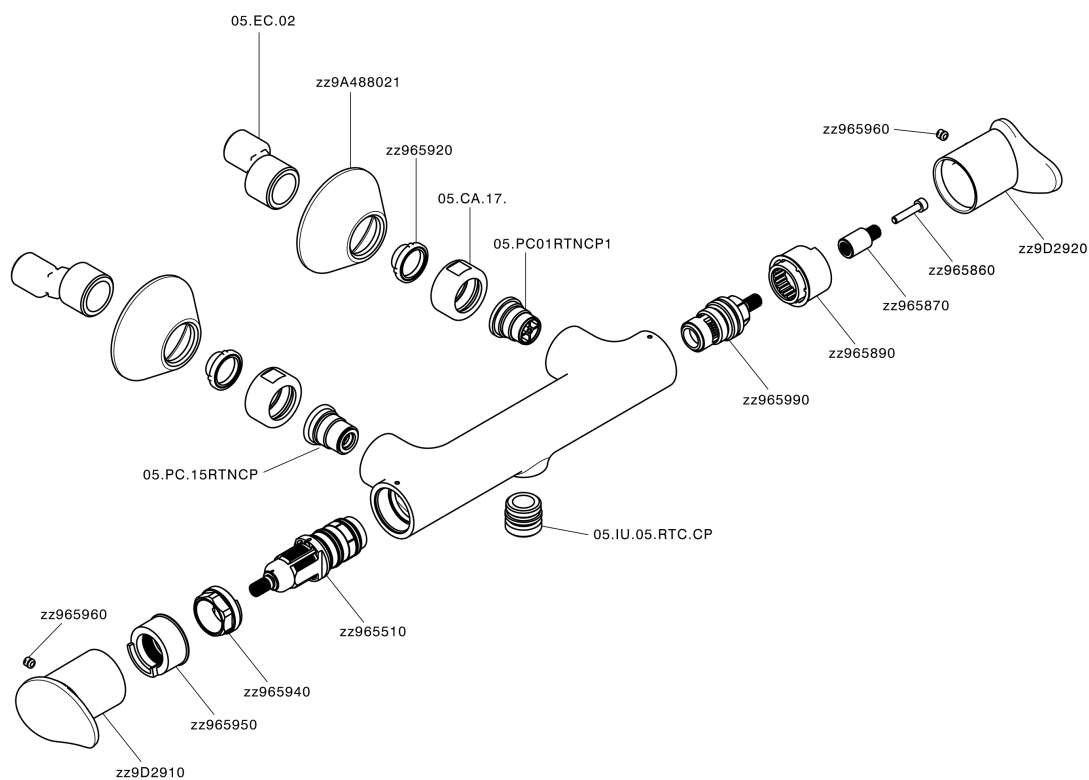

Thermostatic shower mixer HARLOCK_HCT01010

MODEL **HCT01010**

Thermostatic shower mixer, without shower set, 1/2" M flexible connection

AVAILABLE FINISHINGS

-  **21** 21 Chrome
-  **2P** 2P Rose Gold
-  **2Q** 2Q Black Titanium
-  **40** 40 Matt Black
-  **4Q** 4Q Matt White
-  **6T** 6T Chrome/Matt Black

CHARACTERISTICS

Cartridge Spare Parts **ZZ96551000**

TMX 25 Thermostatic Valve

SafeTouch

The Huber SafeTouch system maintains the mixer body cool to the touch during operation.

Thermostatic

The Huber thermostatic is your personal water manager, helping you to handle, control and save water and energy.

Thermostatic shower mixer HARLOCK_HCT01010

HCT01010

<https://en.huberitalia.com/thermostatic-shower-mixer-harlock-hct01010>

2024-12-22