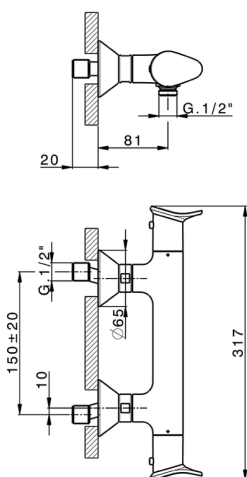

Thermostatic shower mixer HARLOCK_HCT01010

MODEL **HCT01010**

Thermostatic shower mixer, without shower set, 1/2" M flexible connection

AVAILABLE FINISHINGS

-  **21** 21 Chrome
-  **2P** 2P Rose Gold
-  **2Q** 2Q Black Titanium
-  **40** 40 Matt Black
-  **4Q** 4Q Matt White
-  **6T** 6T Chrome/Matt Black

CHARACTERISTICS

Cartridge Spare Parts **ZZ96551000**

TMX 25 Thermostatic Valve

SafeTouch

The Huber SafeTouch system maintains the mixer body cool to the touch during operation.

Thermostatic

The Huber thermostatic is your personal water manager, helping you to handle, control and save water and energy.

Thermostatic shower mixer HARLOCK_HCT01010

HCT01010

<https://en.huberitalia.com/thermostatic-shower-mixer-harlock-hct01010>

2024-12-22