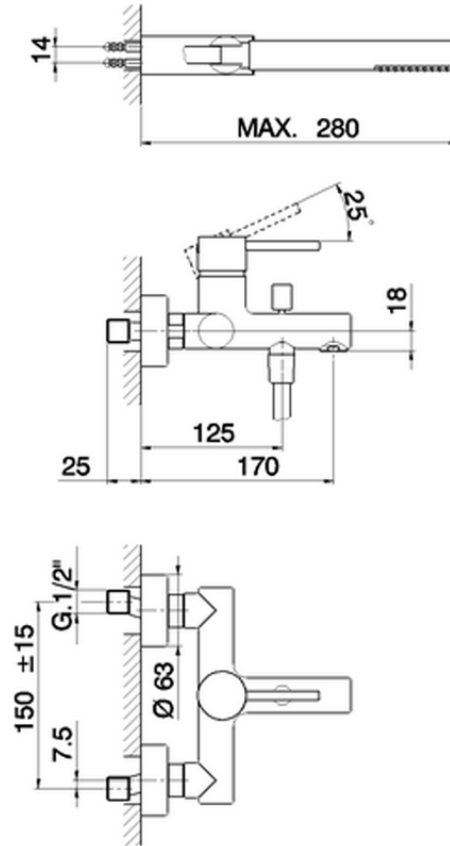

Single lever bath mixer, shower set TRATTO EVO_TV000120

TV000120

<https://en.huberitalia.com/single-lever-bath-mixer-shower-set-tratto-evo-tv000120>

2026-06-13