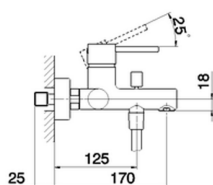

Single lever bath mixer, shower set TRATTO EVO_TV000120

MODEL **TV000120**

Single lever bath mixer, shower set, wall mounted adjustable handshower bracket, 26 mm ABS minimalistic one spray handshower, 150 cm Brass flexible hose

AVAILABLE FINISHINGS

CHARACTERISTICS

Cartridge Spare Parts **ZZ95435000**

35 mm Cartridge

EcoStop

EcoStop feature limits water flow to approximately 50% of maximum output with one point of resistance on setting. Push slightly past the middle stop only when full water output is required. This will save water up to 50%.