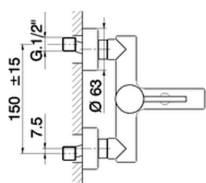

## Single lever bath mixer, shower set TRATTO EVO\_TV000120

MODEL **TV000120**

Single lever bath mixer, shower set, wall mounted adjustable handshower bracket, 26 mm ABS minimalistic one spray handshower, 150 cm Brass flexible hose

AVAILABLE FINISHINGS

CHARACTERISTICS

Cartridge Spare Parts **ZZ95435000**

**35 mm Cartridge**