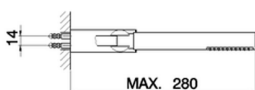

## Single lever bath mixer, shower set TRATTO EVO\_TV000120

MODEL **TV000120**

Single lever bath mixer, shower set, wall mounted adjustable handshower bracket, 26 mm ABS minimalistic one spray handshower, 150 cm Brass flexible hose

AVAILABLE FINISHINGS

CHARACTERISTICS

Cartridge Spare Parts **ZZ95435000**

**35 mm Cartridge**