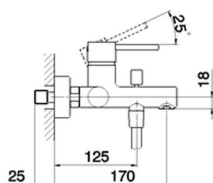

## Single lever bath mixer, shower set TRATTO EVO\_TV000120

MODEL **TV000120**

Single lever bath mixer, shower set, wall mounted adjustable handshower bracket, 26 mm ABS minimalistic one spray handshower, 150 cm Brass flexible hose

AVAILABLE FINISHINGS

CHARACTERISTICS

Cartridge Spare Parts **ZZ95435000**

**35 mm Cartridge**