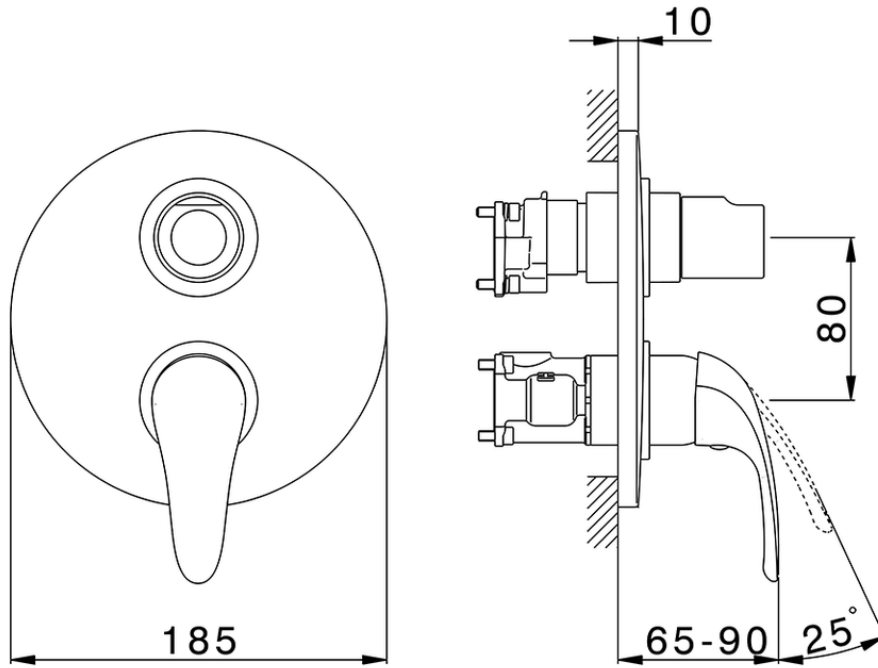

## Exposed part for Single Lever One Box Valve NORMA\_NM0BM030

NM0BM030

<https://en.huberitalia.com/exposed-part-for-single-lever-one-box-valve-norma-nm0bm030>

ZB00B031

<https://en.huberitalia.com/one-box-universal-concealed-part-one-box-zb00b031>

ZB00B030

<https://en.huberitalia.com/one-box-universal-concealed-part-one-box-zb00b030>

2024-12-18