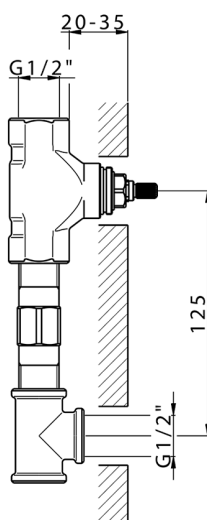

Concealed washbasin mixer CONCEALED_ZB033511

MODEL **ZB033511**

Concealed washbasin mixer, right headvalve - left headvalve

AVAILABLE FINISHINGS

 **04** 04 Without finishing

CHARACTERISTICS

Installation	Concealed
Concealed	1