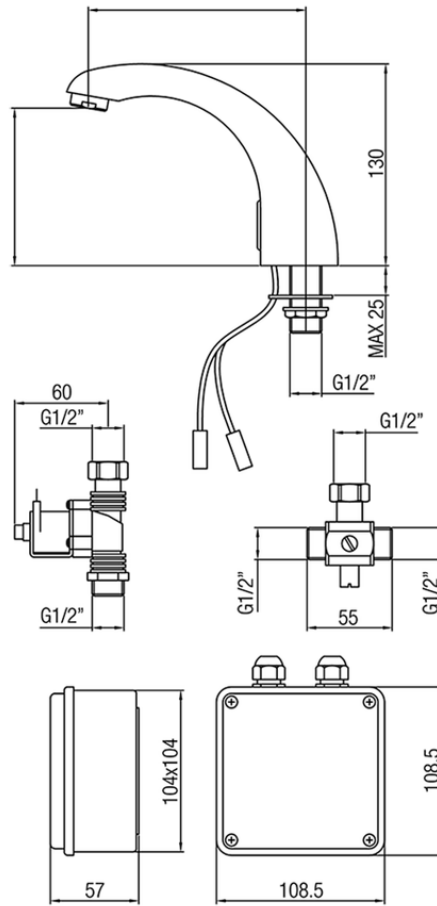

Washbasin electronic faucet COMMUNITY\_303B.01H.

303B.01H.

<https://en.huberitalia.com/washbasin-electronic-faucet-community-303b-01h>

2024-09-19